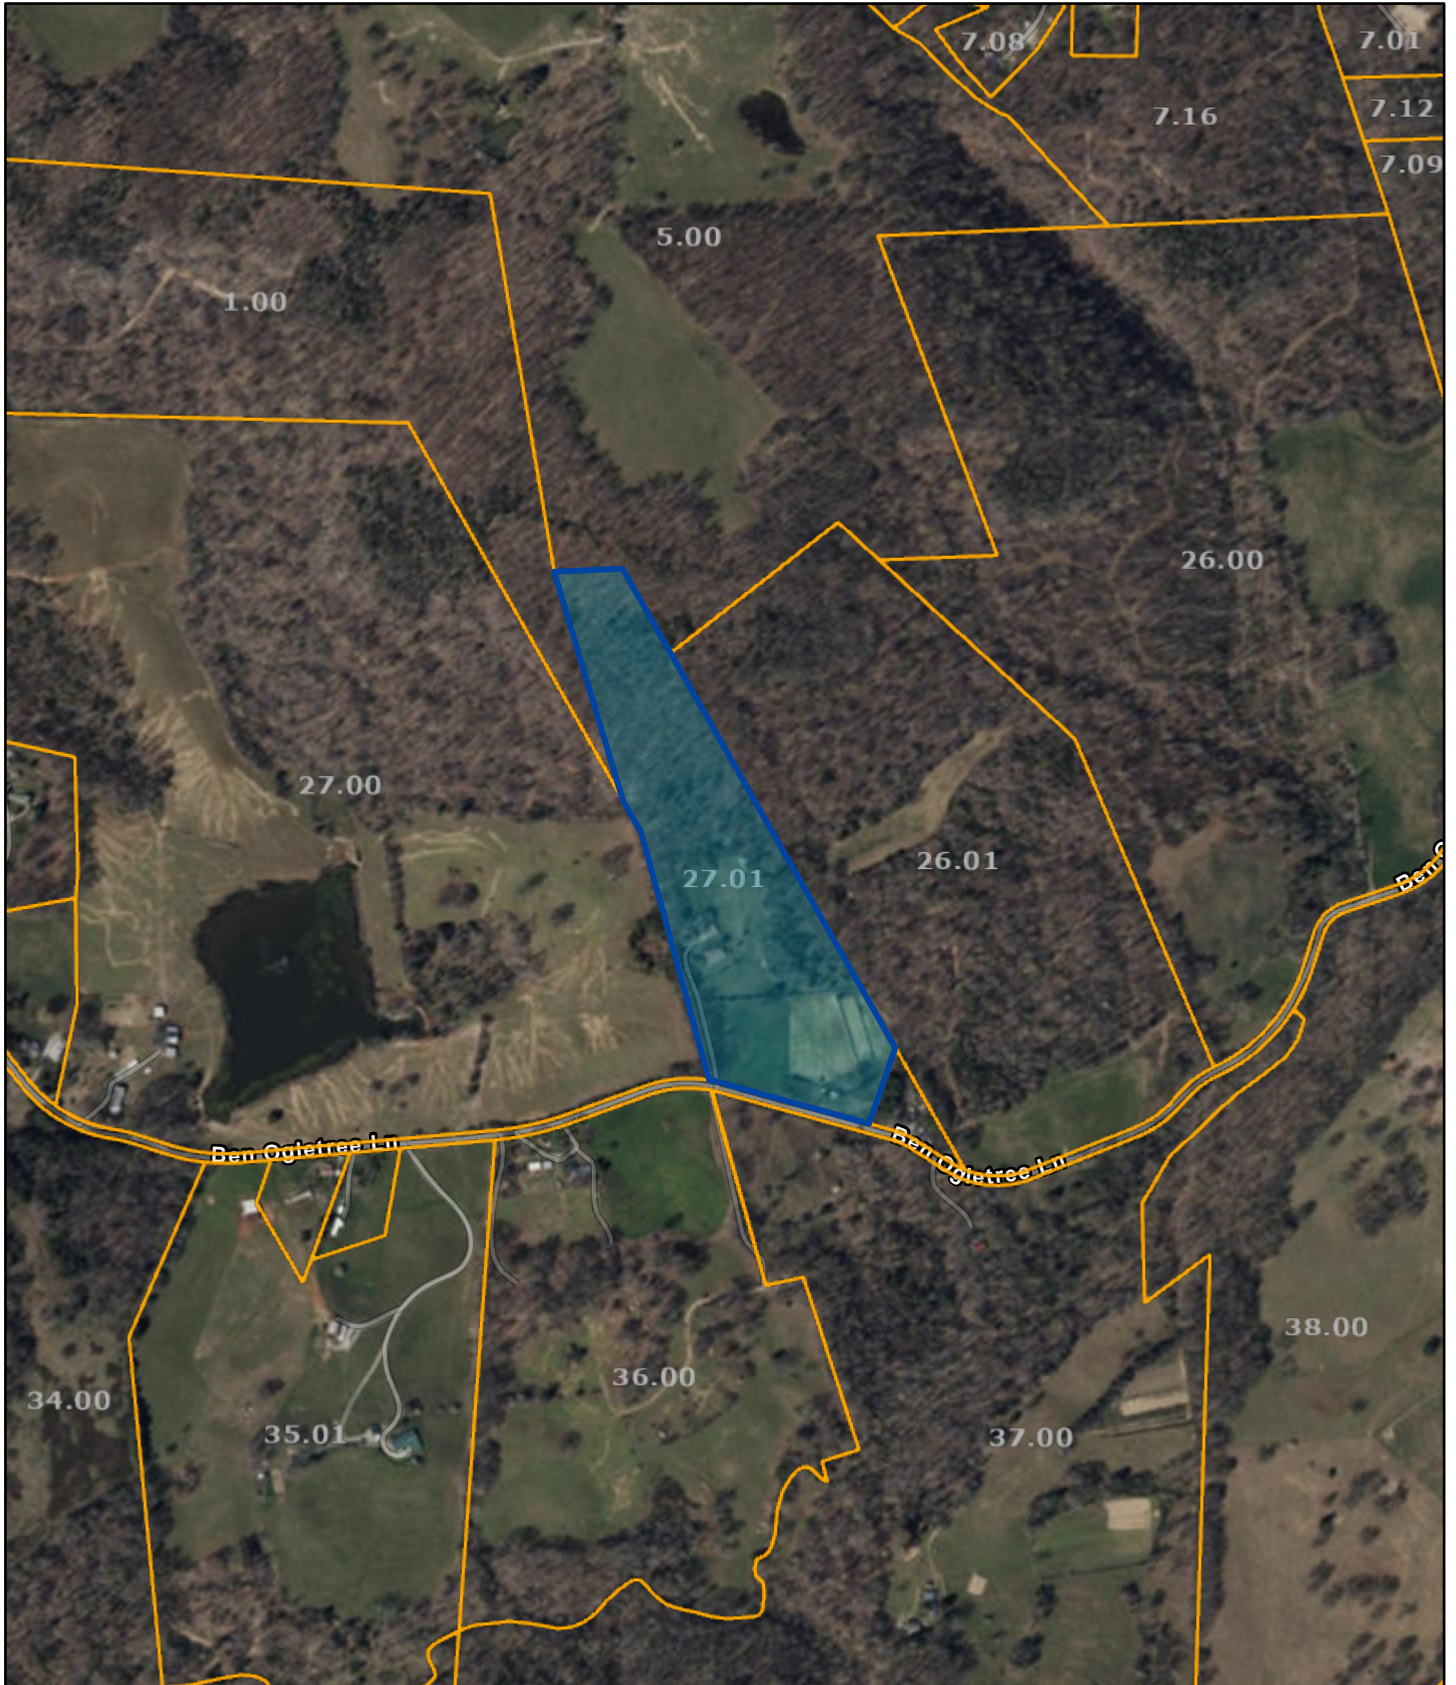

# Overton County - Parcel: 035 027.01

Date: April 19, 2024

County: Overton  
Owner: SHIPWASH BARBARA ETUX - LE  
Address: BEN OGLETREE LN 333  
Parcel Number: 035 027.01  
Deeded Acreage: 0  
Calculated Acreage: 17.5  
Date of TDOT Imagery: 2022  
Date of Vexcel Imagery: 2023

The property lines are compiled from information maintained by your local county Assessor's office but are not conclusive evidence of property ownership in any court of law.