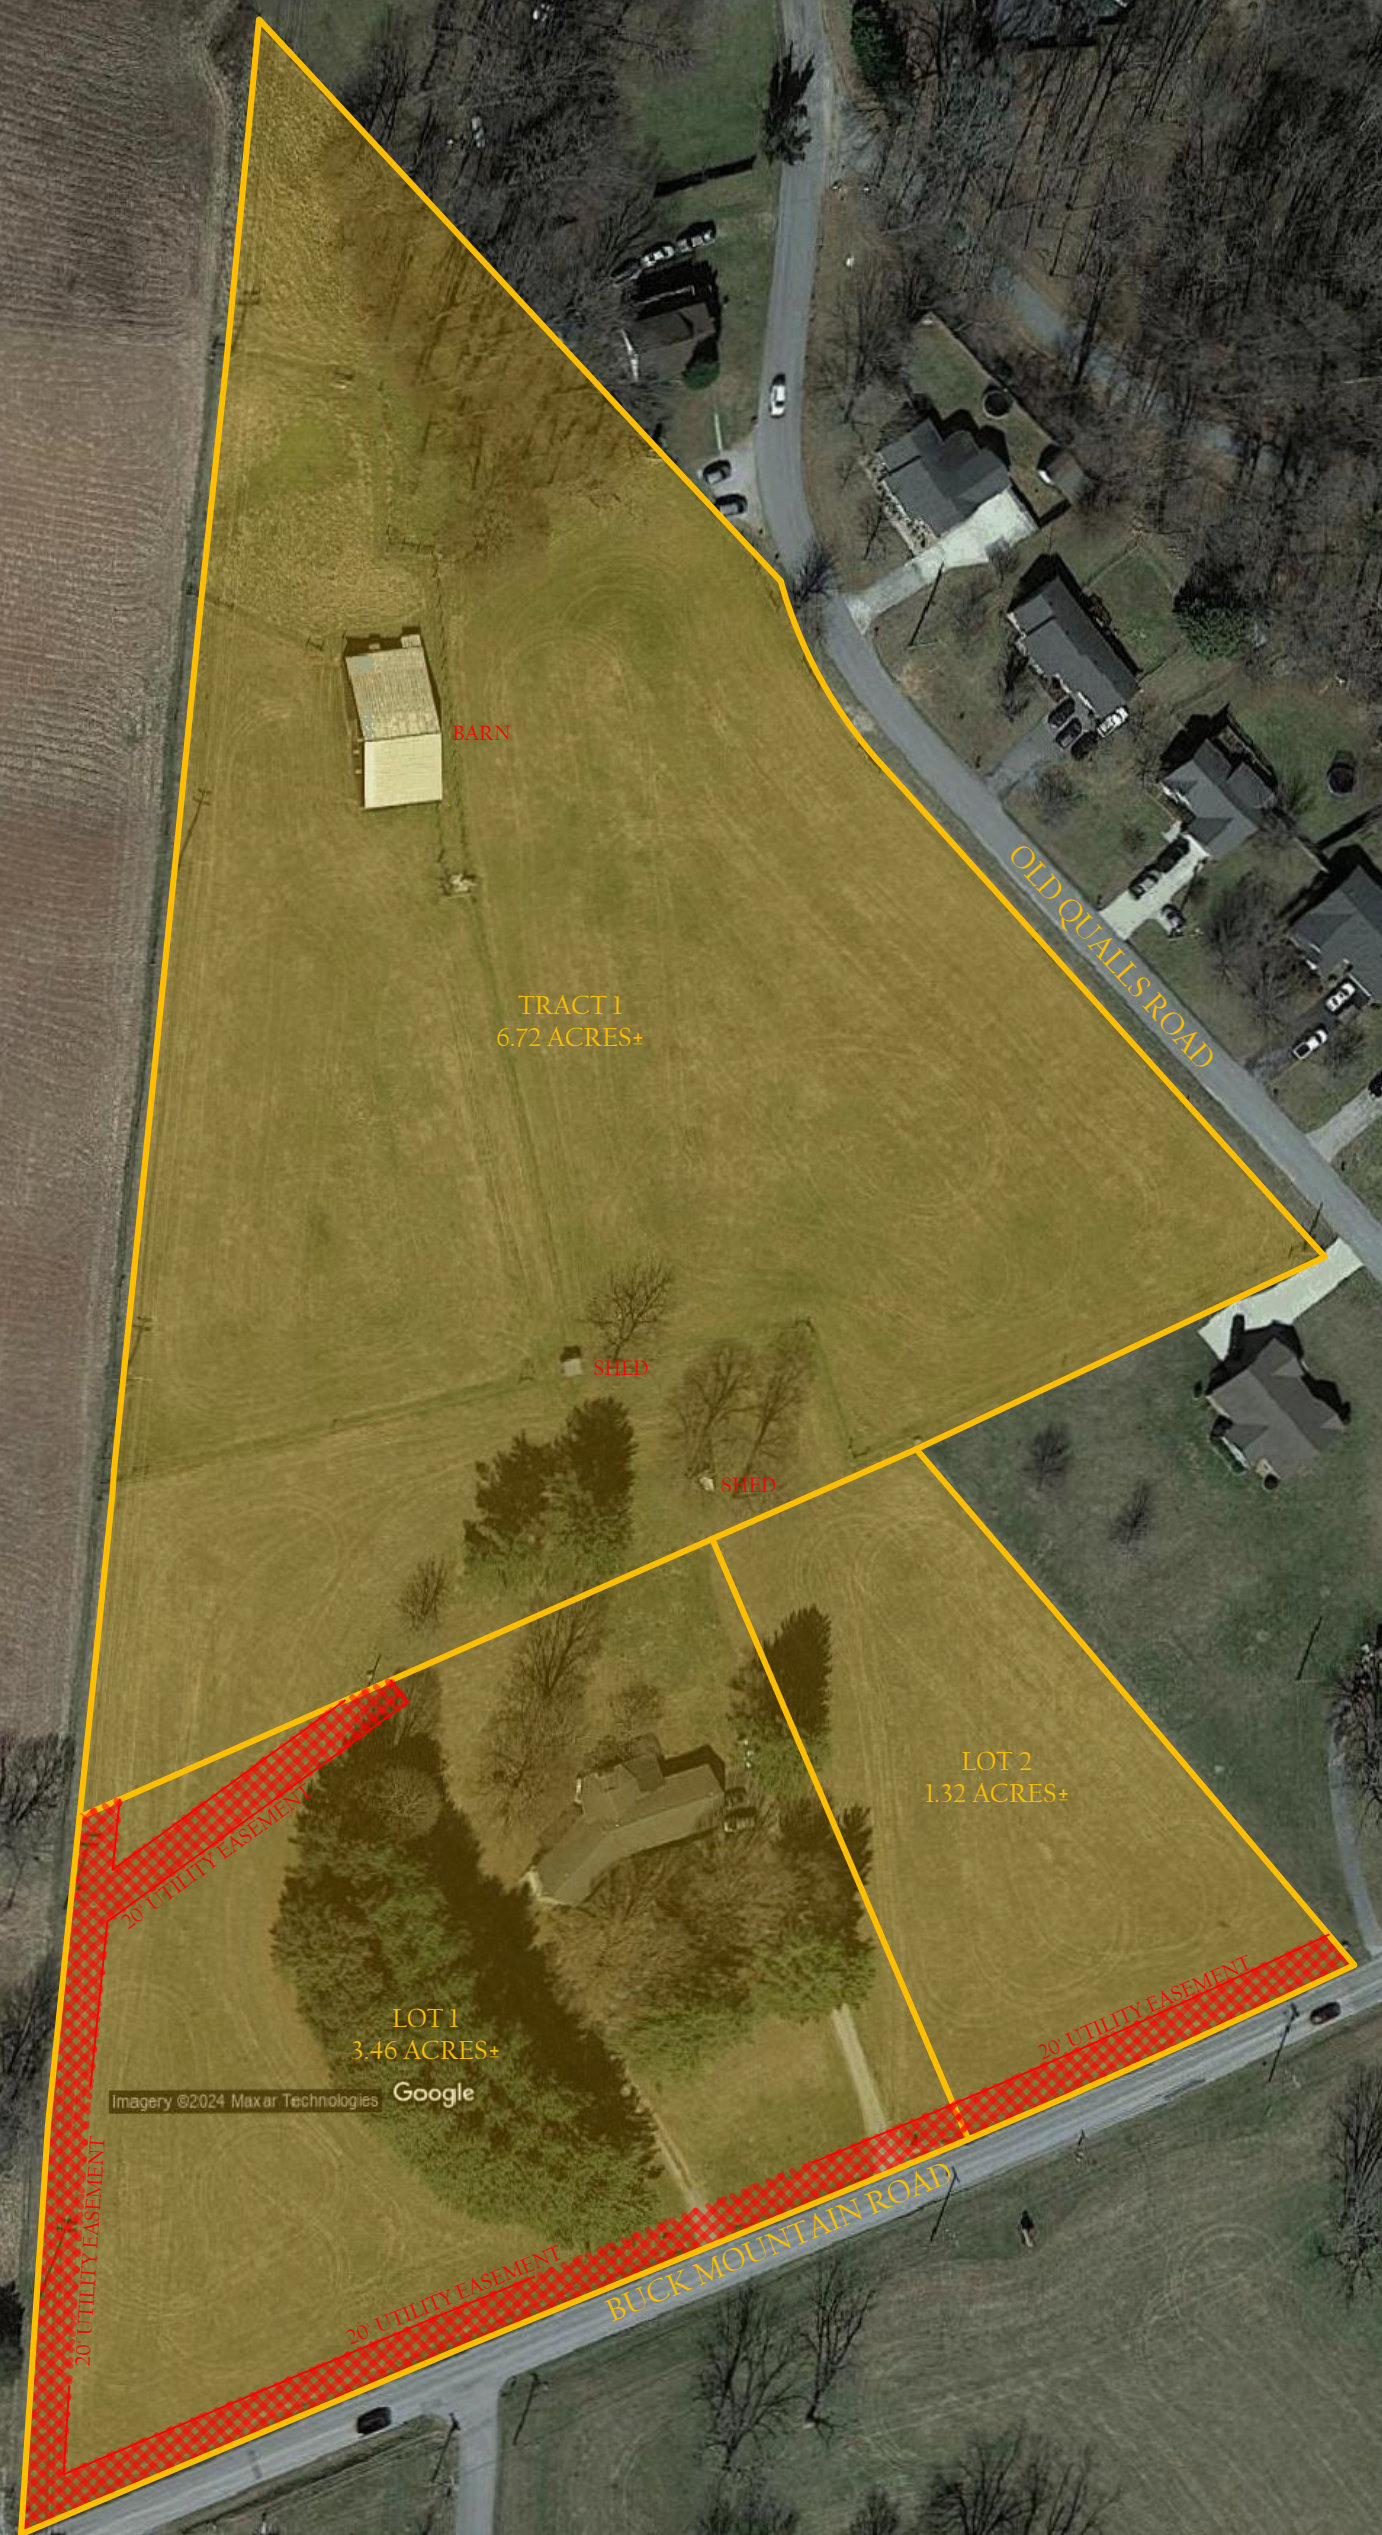

TNSPC: TN-4100
GRAPHIC SCALE
0 50 100 200
(IN FEET) 1 inch = 100 ft.

ADVERTISING EXHIBIT
© COPYRIGHT CHARLES T. WHITTENBURG
DATE: SEPTEMBER 3, 2024
For General Information Purposes Only

WHITTENBURG

LAND SURVEYING