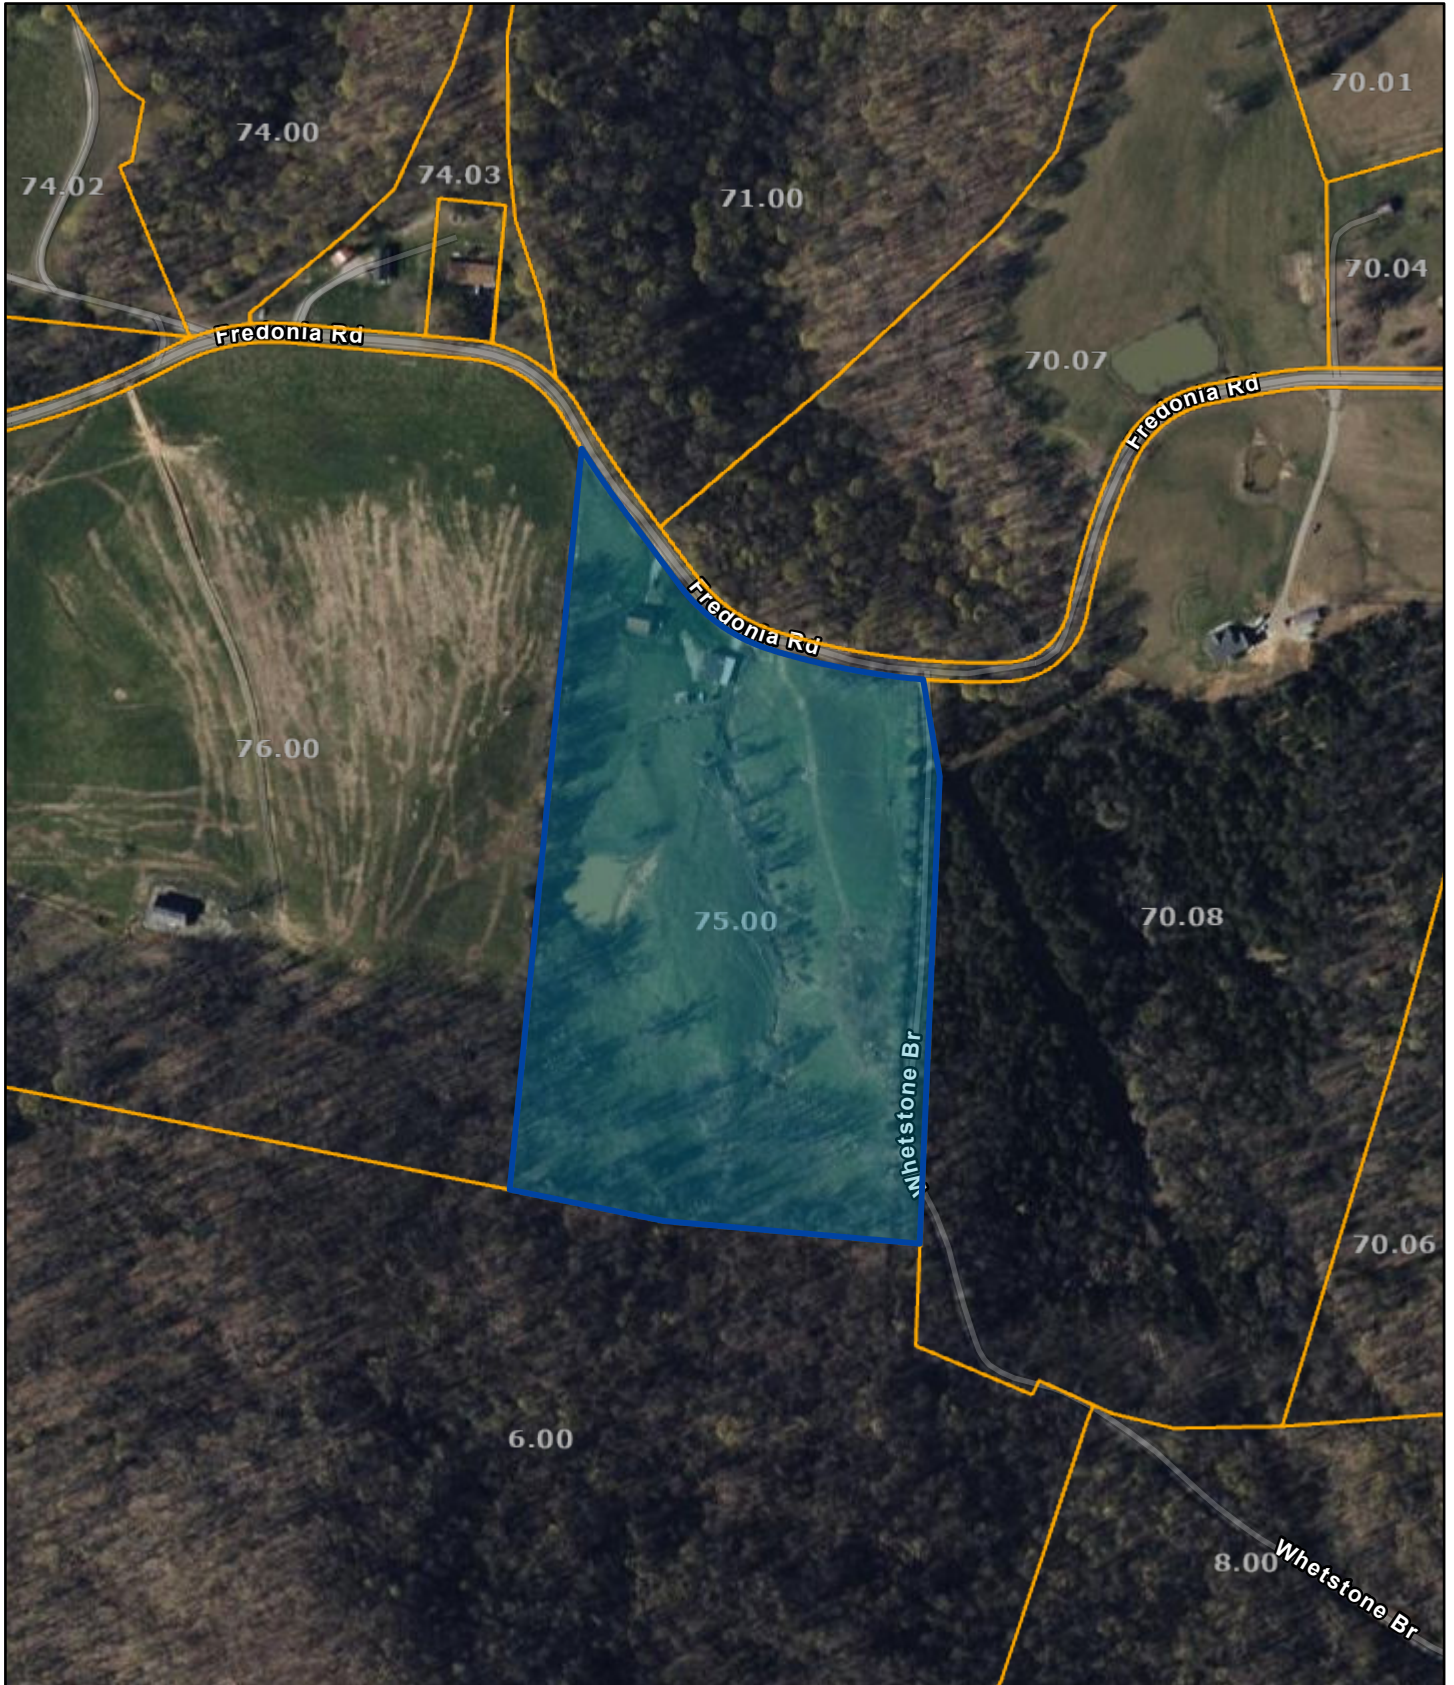

Overton County - Parcel: 055 075.00

Date: May 21, 2024

County: Overton
Owner: COLLINS ALBERT LONNIE
Address: FREDONIA RD 1142
Parcel Number: 055 075.00
Deeded Acreage: 24
Calculated Acreage: 13.5
Date of TDOT Imagery: 2022
Date of Vexcel Imagery: 2023

The property lines are compiled from information maintained by your local county Assessor's office but are not conclusive evidence of property ownership in any court of law.