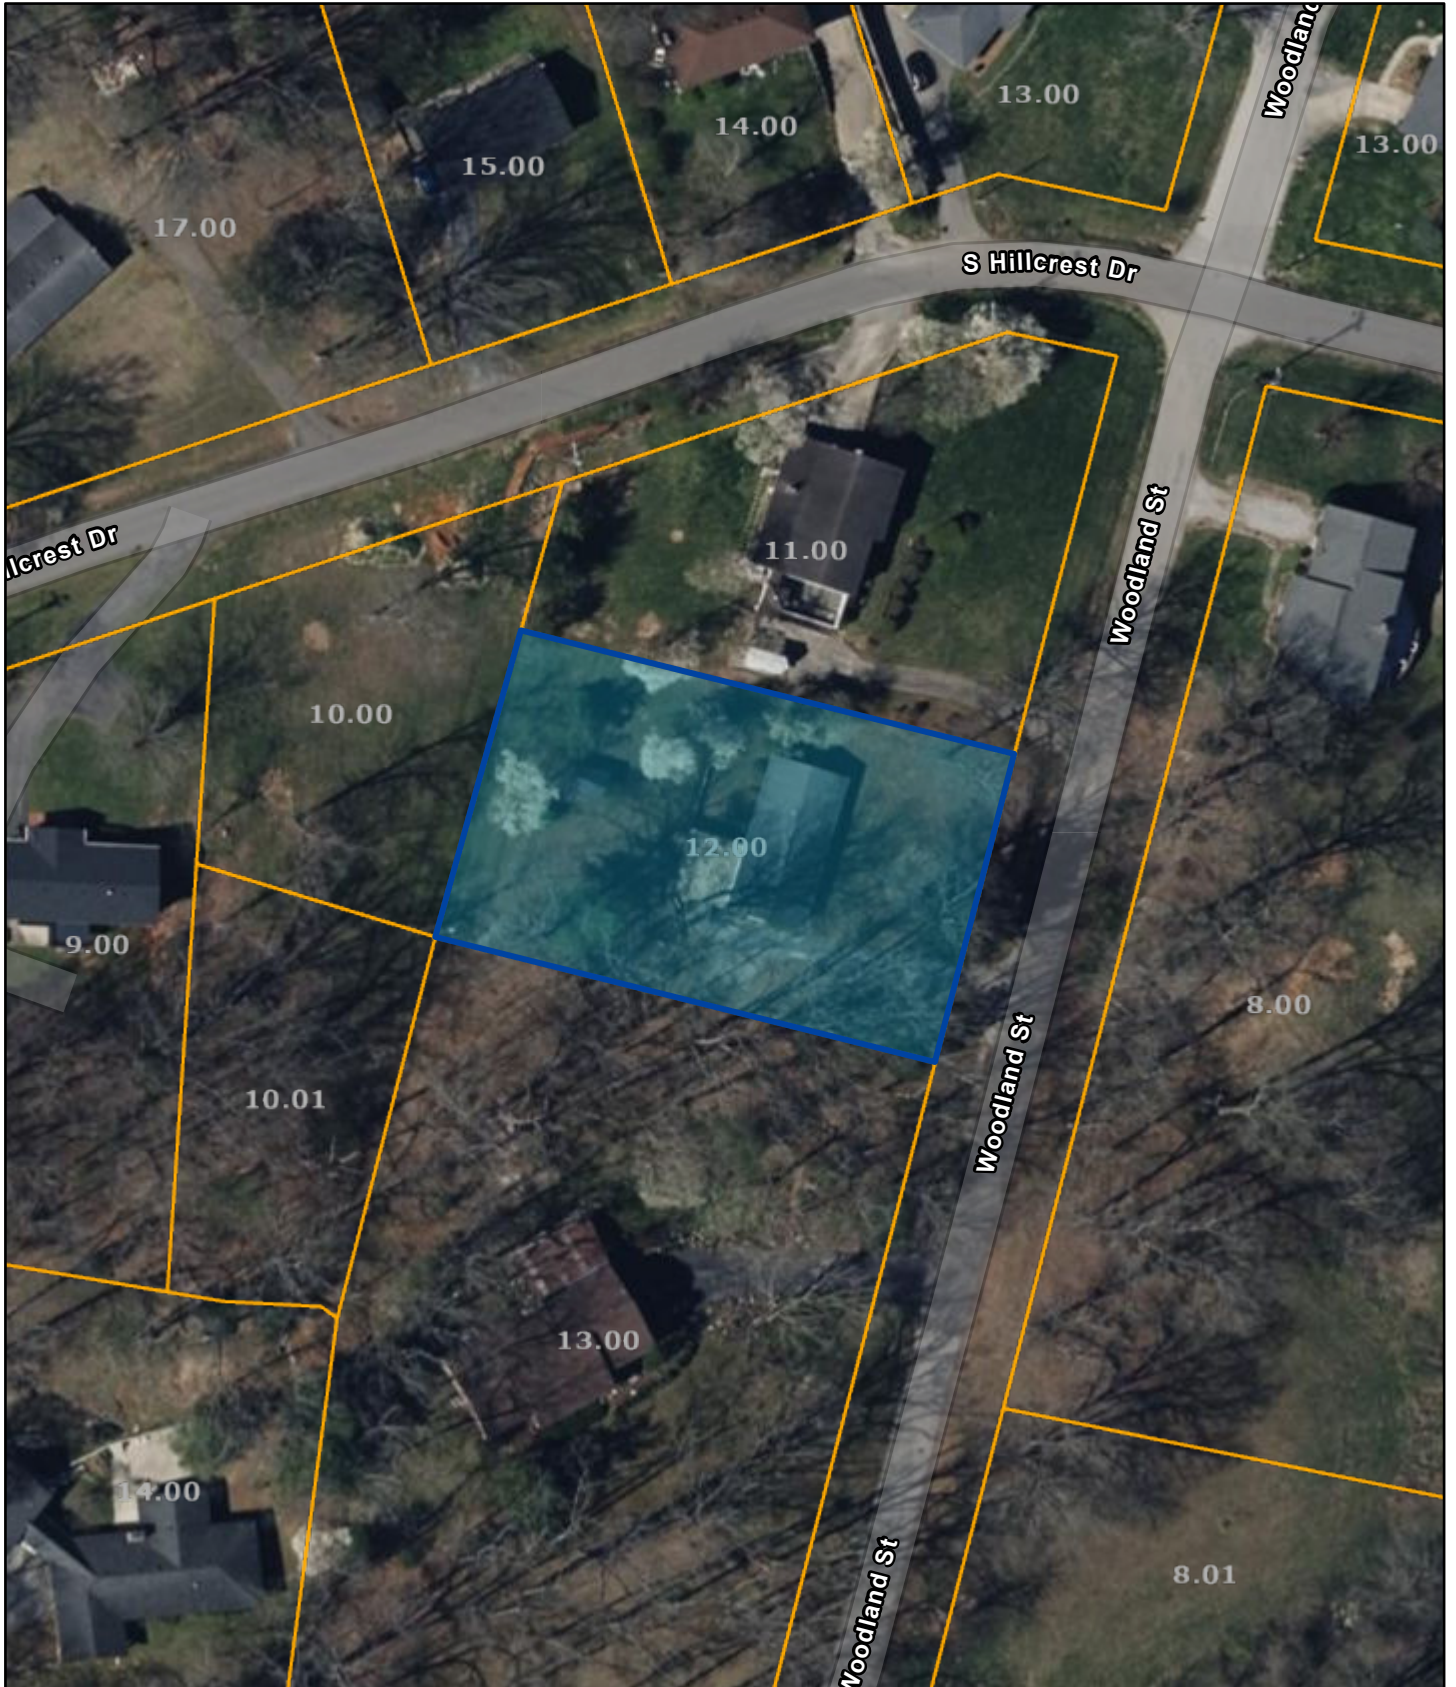

# Overton County - Parcel: 0450 H 012.00

Date: September 3, 2024

County: Overton  
Owner: AVERITT LEONA  
Address: WOODLAND ST 330  
Parcel Number: 0450 H 012.00  
Deeded Acreage: 0  
Calculated Acreage: 0  
Date of TDOT Imagery: 2022  
Date of Vexcel Imagery: 2023