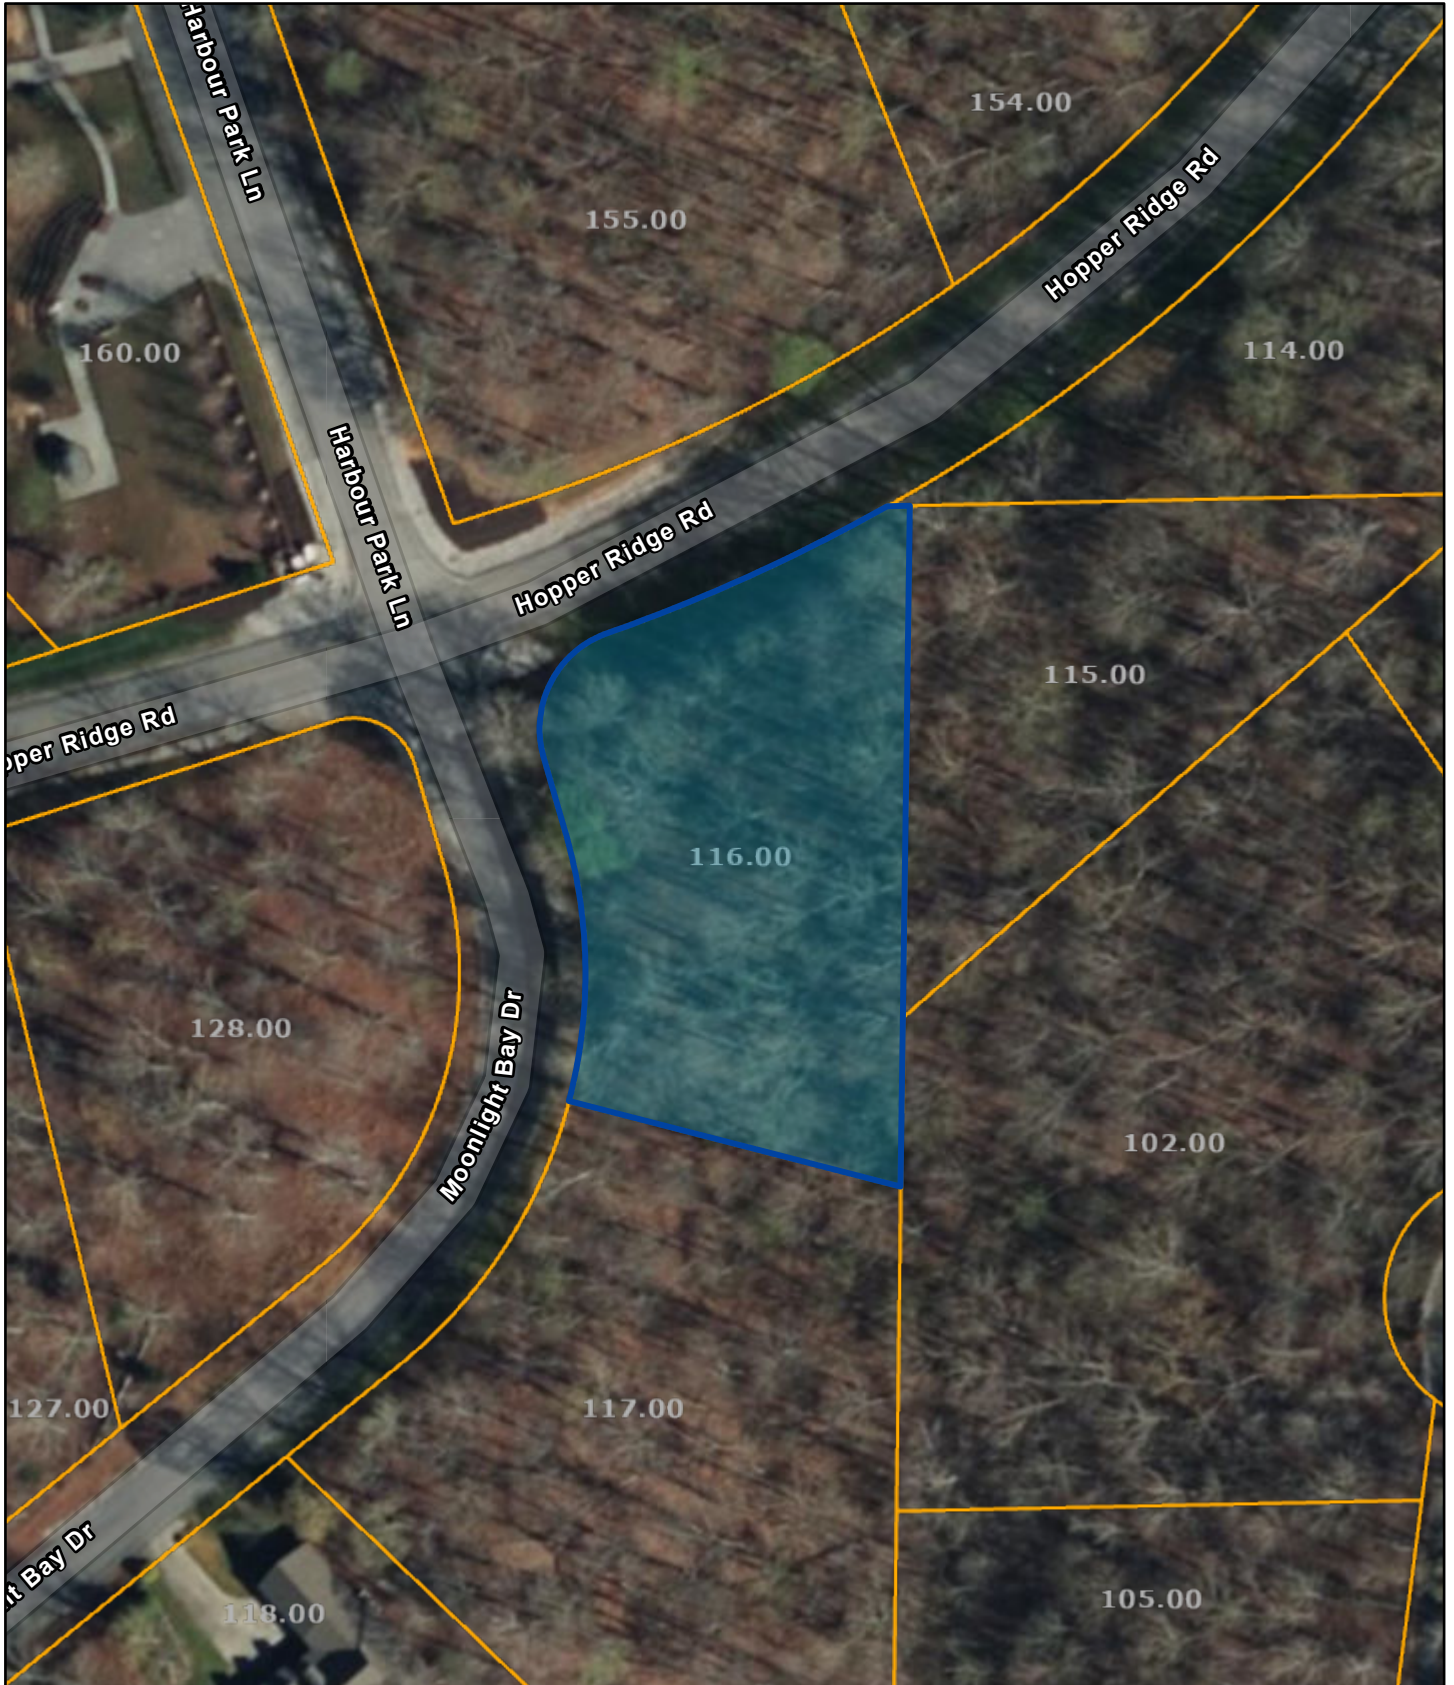

DeKalb County - Parcel: 070 116.00

Date: March 6, 2023

County: DeKalb
Owner: SALLAS BILLY J JR
Address: MOONLIGHT BAY DR
Parcel Number: 070 116.00
Deeded Acreage: 0
Calculated Acreage: 0
Date of TDOT Imagery: 2018
Date of Vexcel Imagery: 2021