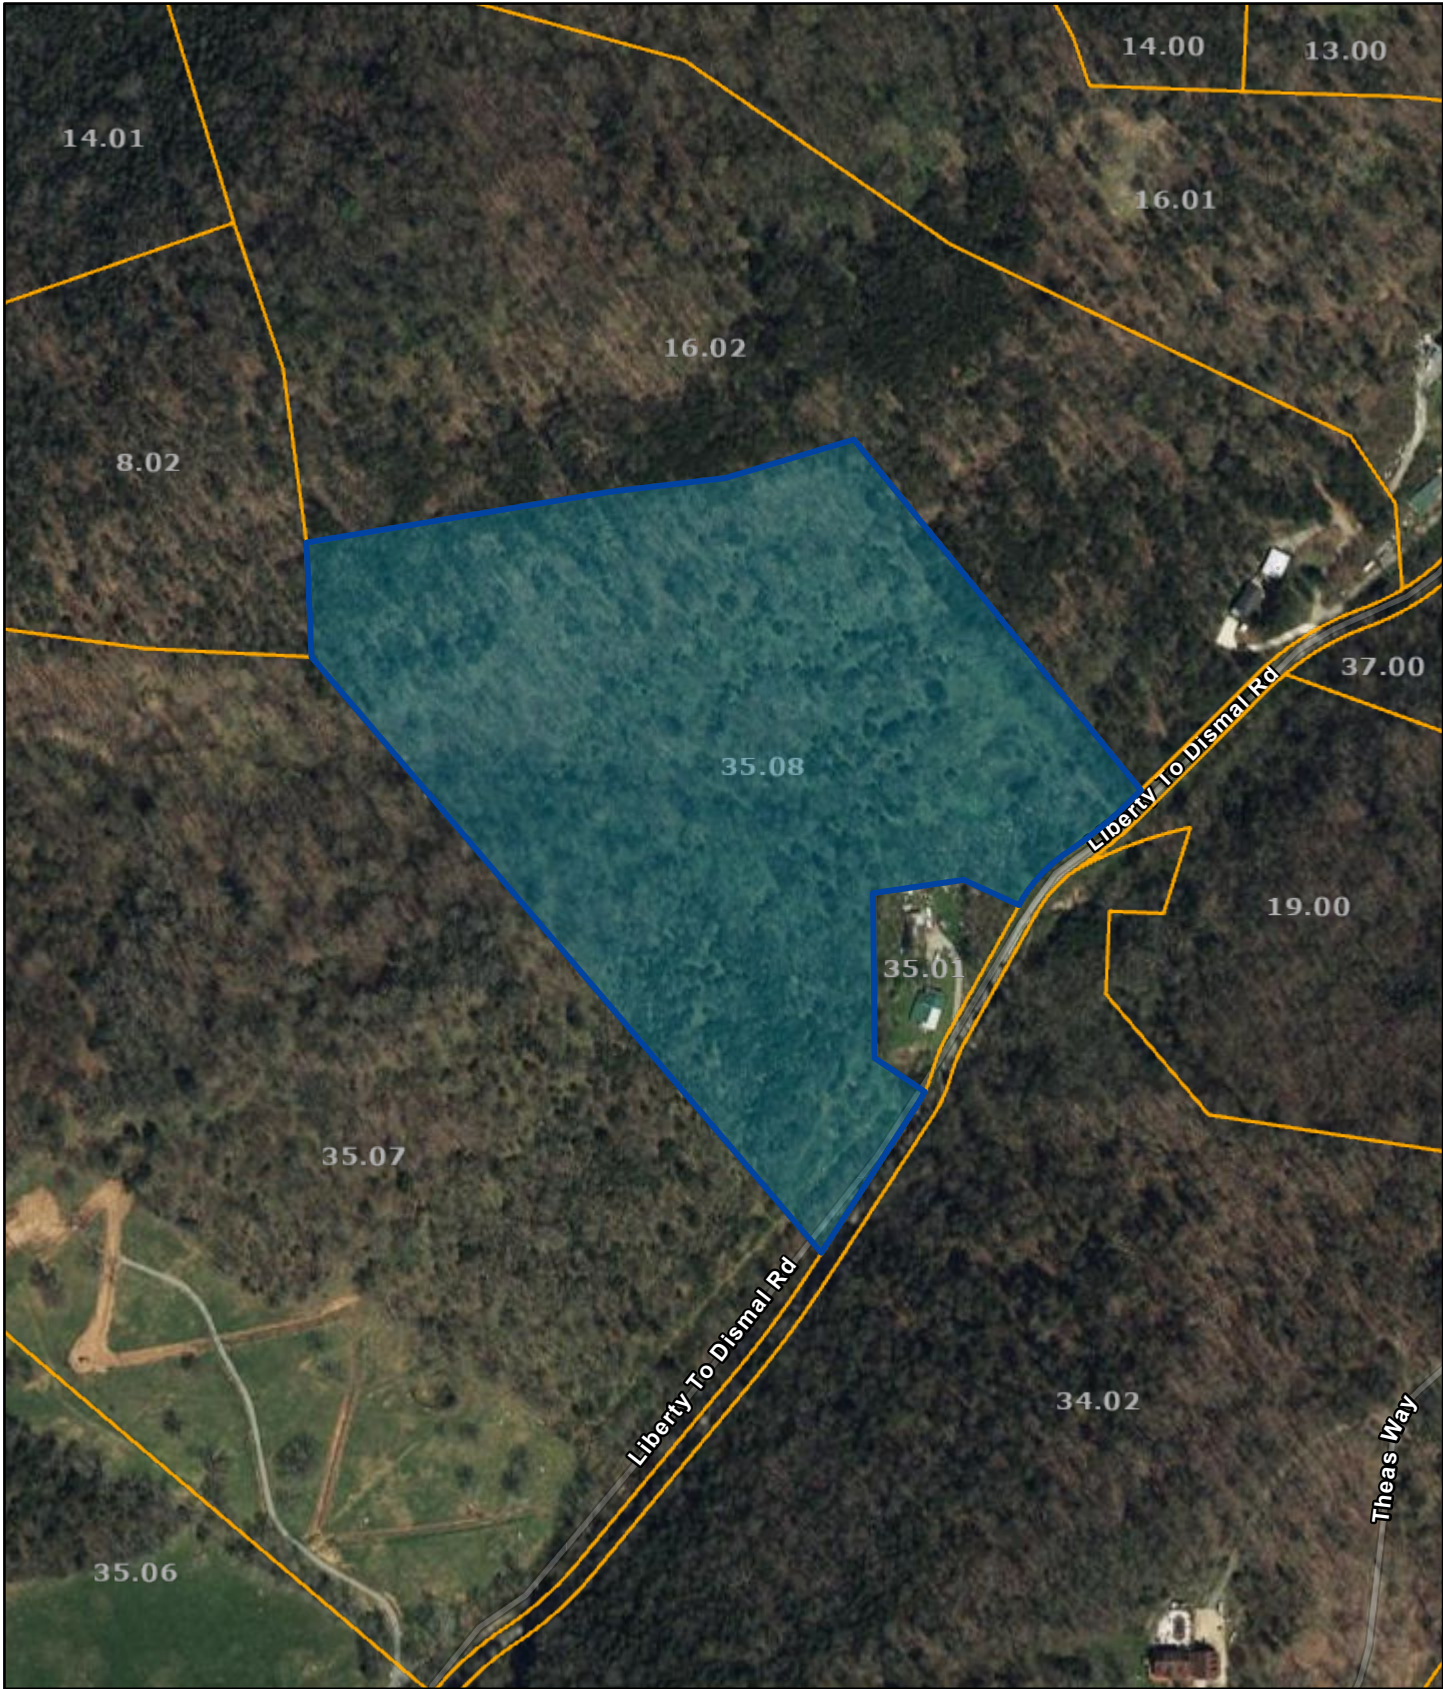

# DeKalb County - Parcel: 040 035.08

Date: March 6, 2023

County: DeKalb  
Owner: SALLAS BILLY J JR  
Address: SPICEBUSH DR  
Parcel Number: 040 035.08  
Deeded Acreage: 19.66  
Calculated Acreage: 0  
Date of TDOT Imagery: 2018  
Date of Vexcel Imagery: 2021

The property lines are compiled from information maintained by your local county Assessor's office but are not conclusive evidence of property ownership in any court of law.