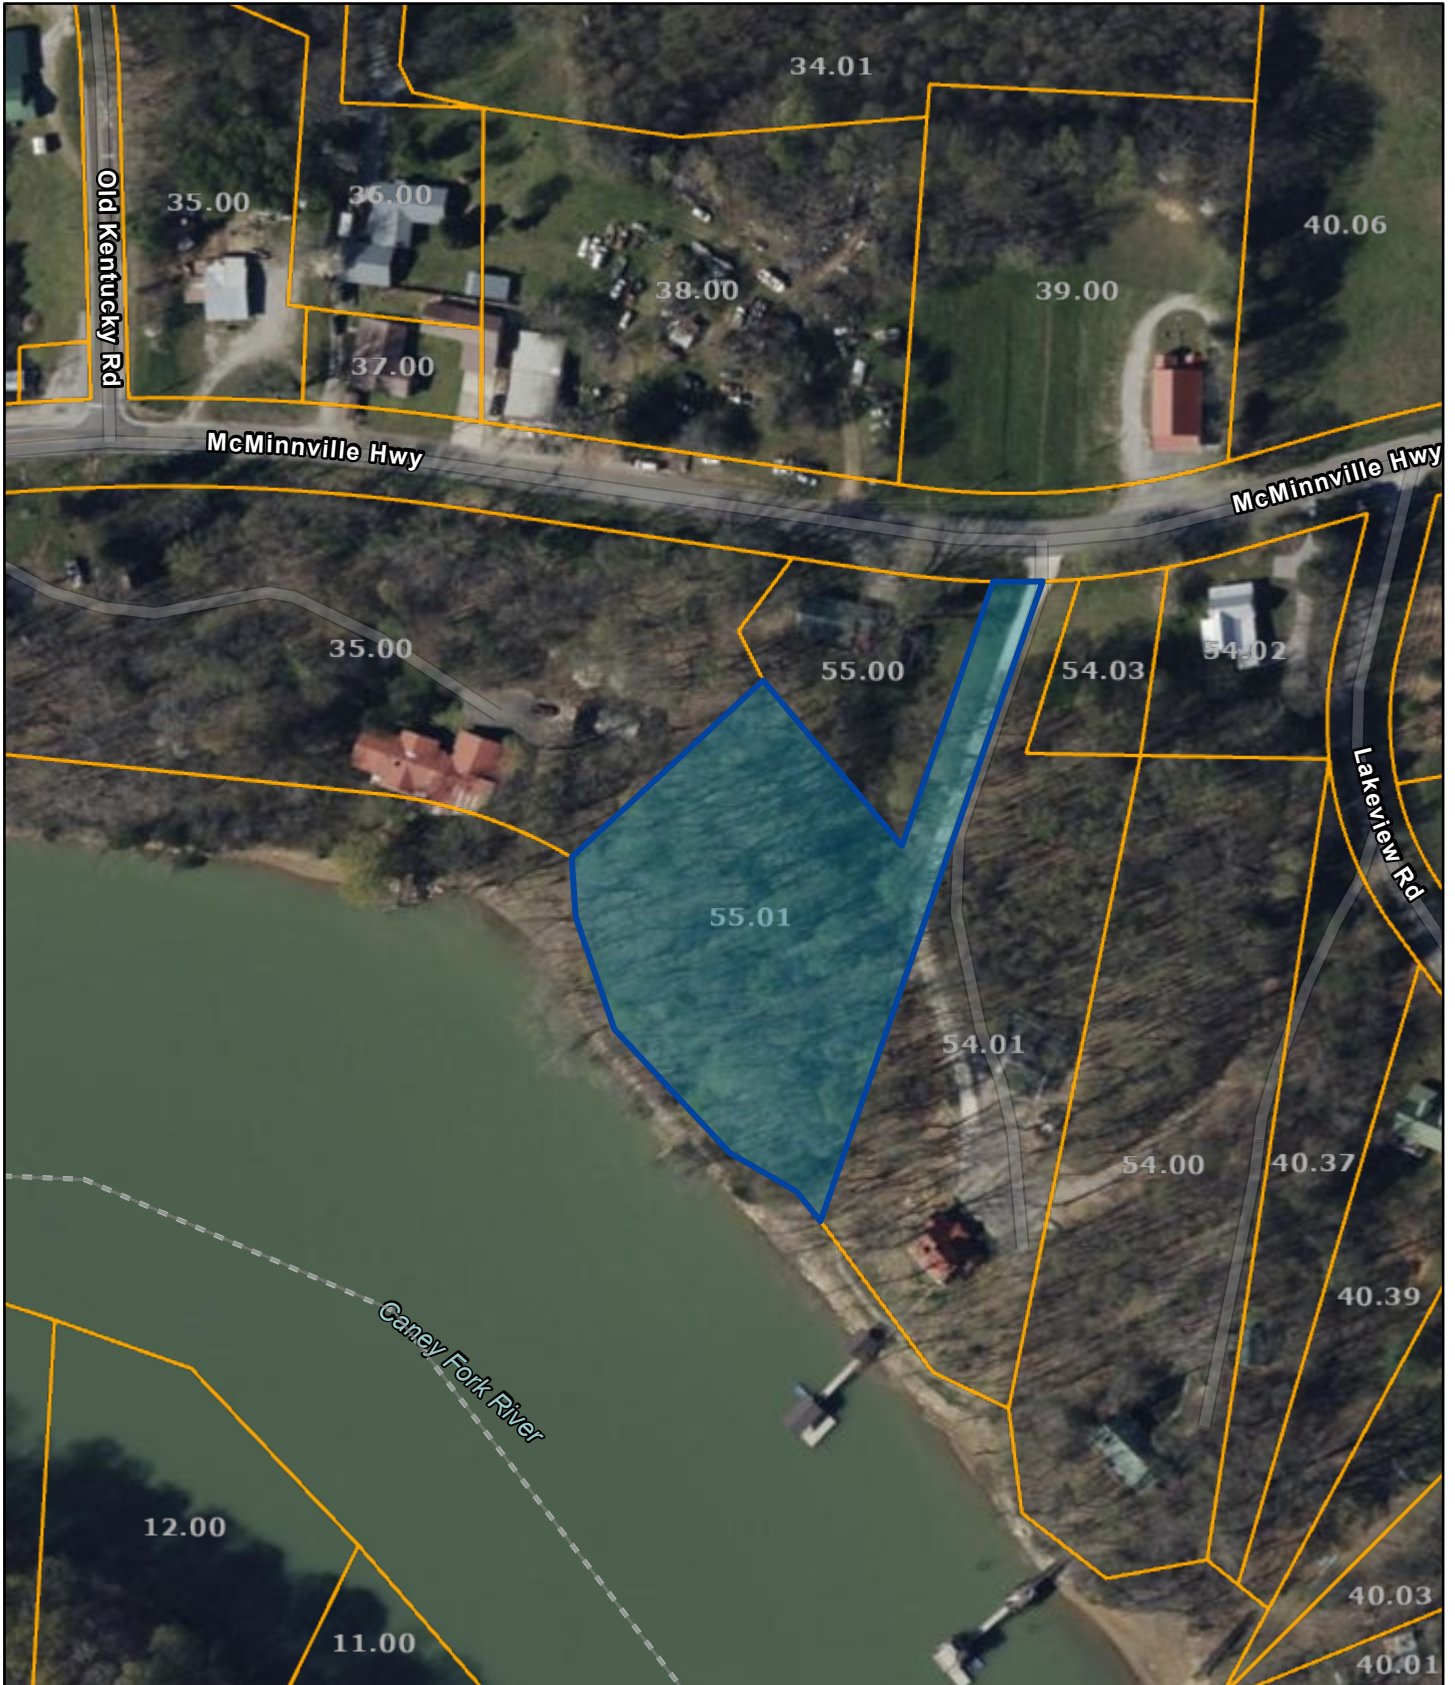

White County - Parcel: 107 055.01

Date: January 20, 2025

County: WHITE
Owner: WINSTEAD HERBERT & NANCY
Address: MCMINNVILLE HWY
Parcel ID: 107 055.01
Deeded Acreage: 1.93
Calculated Acreage: 0
Vexcel Imagery Date: 2023

The property lines are compiled from information maintained by your local county Assessor's office but are not conclusive evidence of property ownership in any court of law.