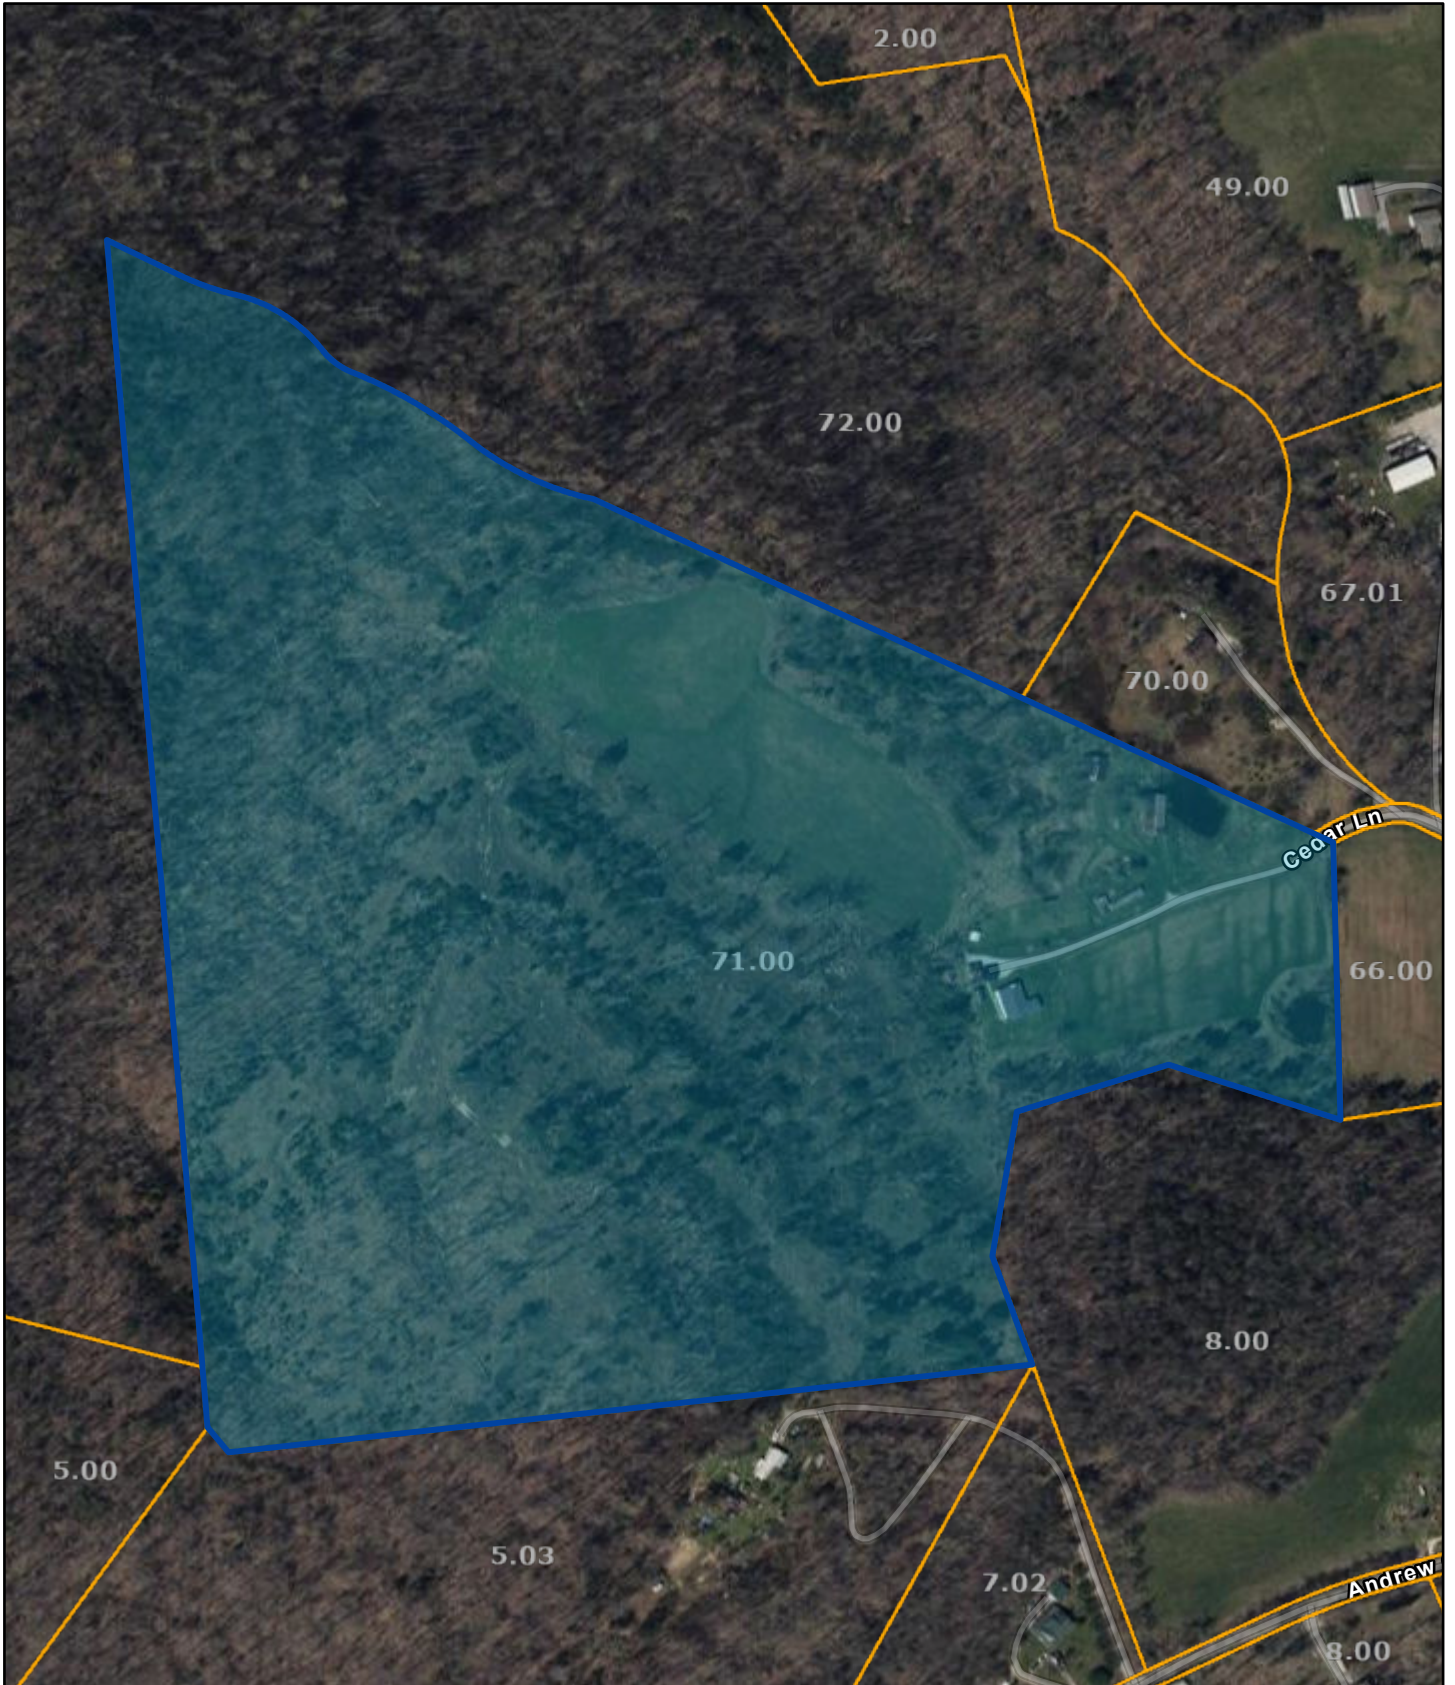

# Overton County - Parcel: 027 071.00

Date: August 27, 2024

County: Overton  
Owner: BOLES JUDY A - LE  
Address: CEDAR LN 245  
Parcel Number: 027 071.00  
Deeded Acreage: 56.5  
Calculated Acreage: 0  
Date of TDOT Imagery: 2022  
Date of Vexcel Imagery: 2023

The property lines are compiled from information maintained by your local county Assessor's office but are not conclusive evidence of property ownership in any court of law.