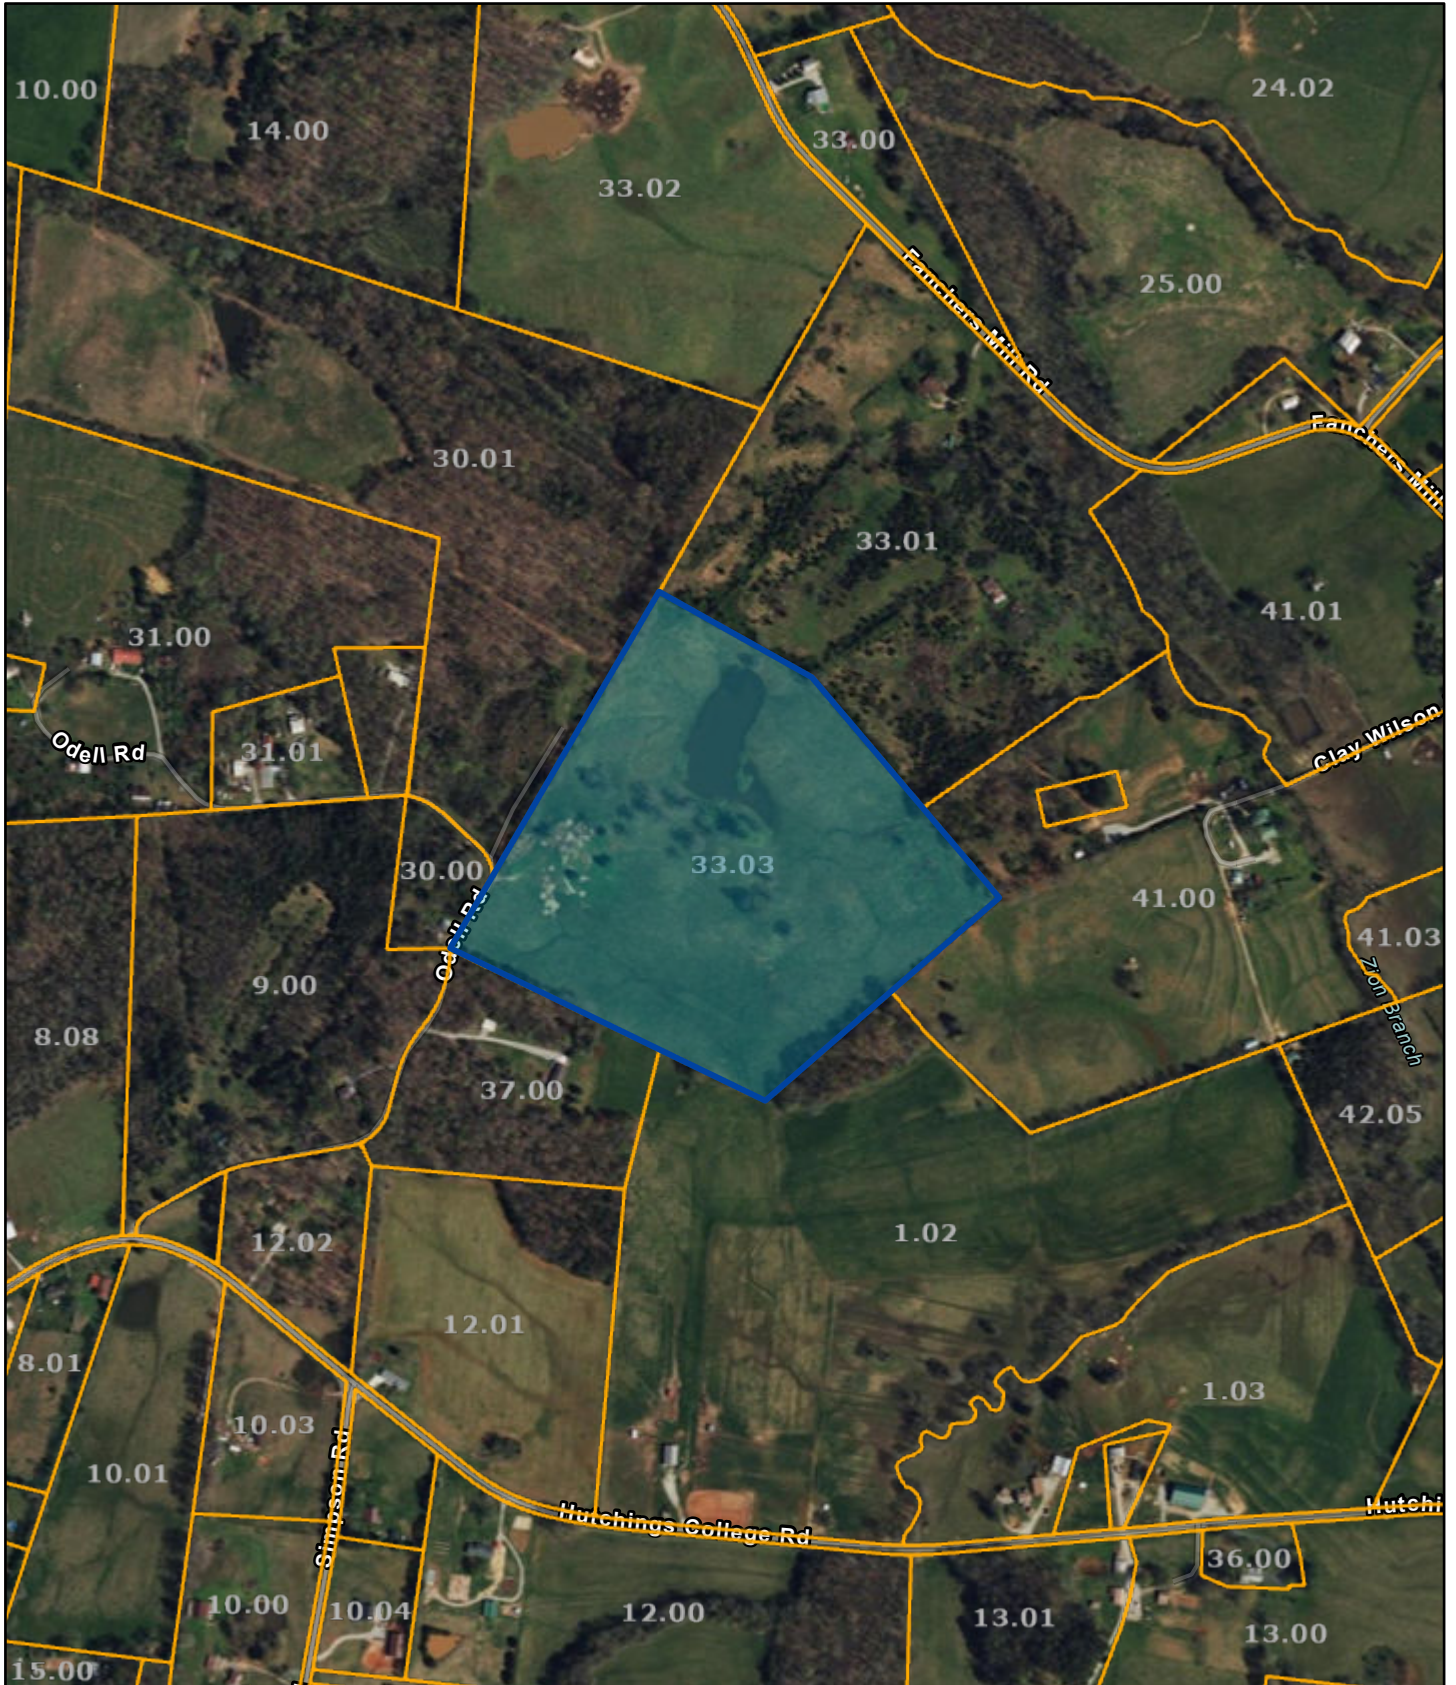

# White County - Parcel: 028 033.03

Date: February 23, 2023

County: White  
Owner: MATLOCK SCOTT F  
Address: ODELL RD  
Parcel Number: 028 033.03  
Deeded Acreage: 35.05  
Calculated Acreage: 0  
Date of TDOT Imagery: 2018  
Date of Vexcel Imagery: 2021

The property lines are compiled from information maintained by your local county Assessor's office but are not conclusive evidence of property ownership in any court of law.