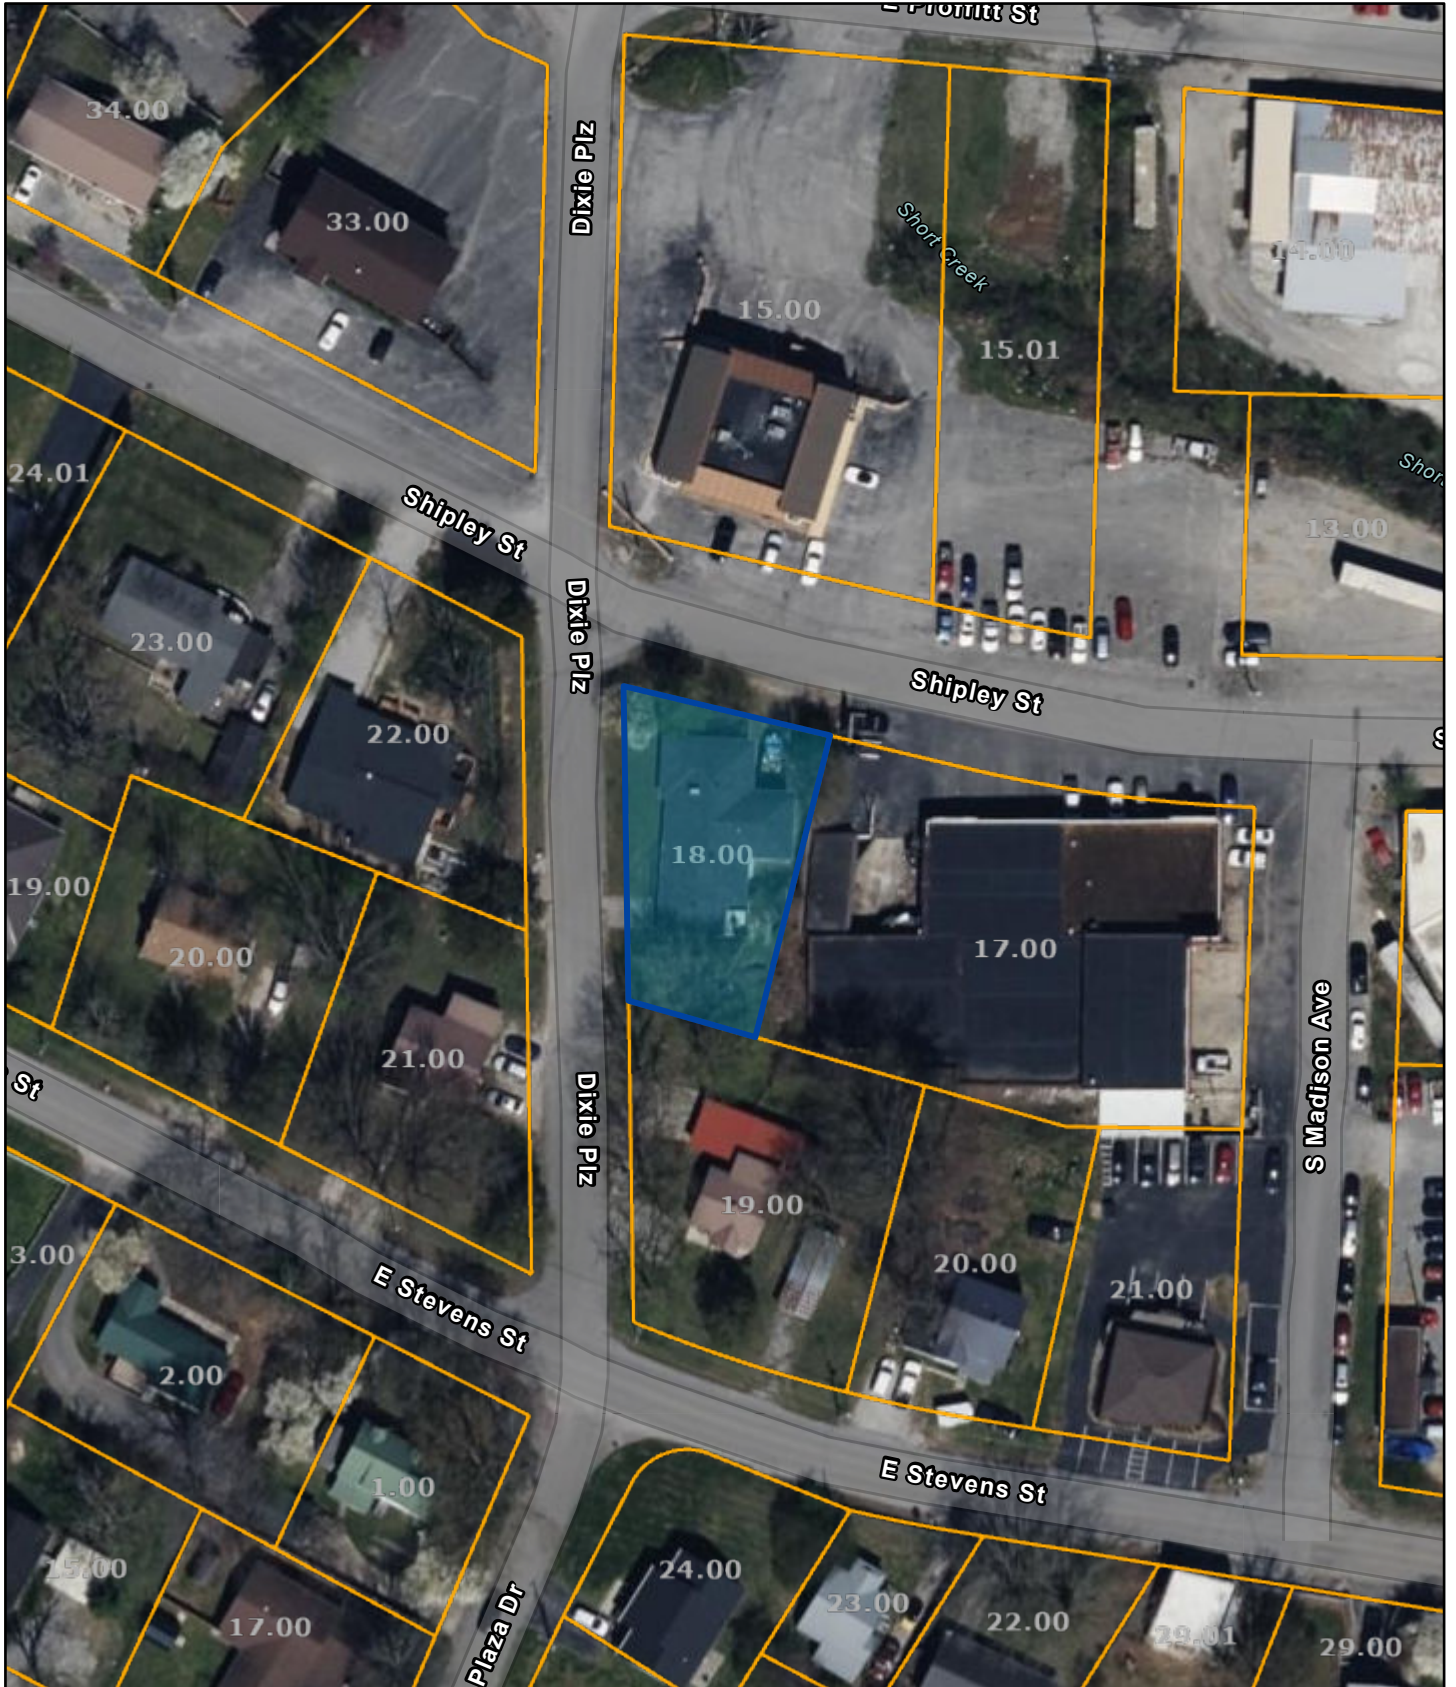

# Putnam County - Parcel: 053K J 018.00

Date: November 7, 2024

County: Putnam  
Owner: KING C J  
Address: DIXIE PLAZA DR 281  
Parcel Number: 053K J 018.00  
Deeded Acreage: 0  
Calculated Acreage: 0  
Date of TDOT Imagery: 2022  
Date of Vexcel Imagery: 2023