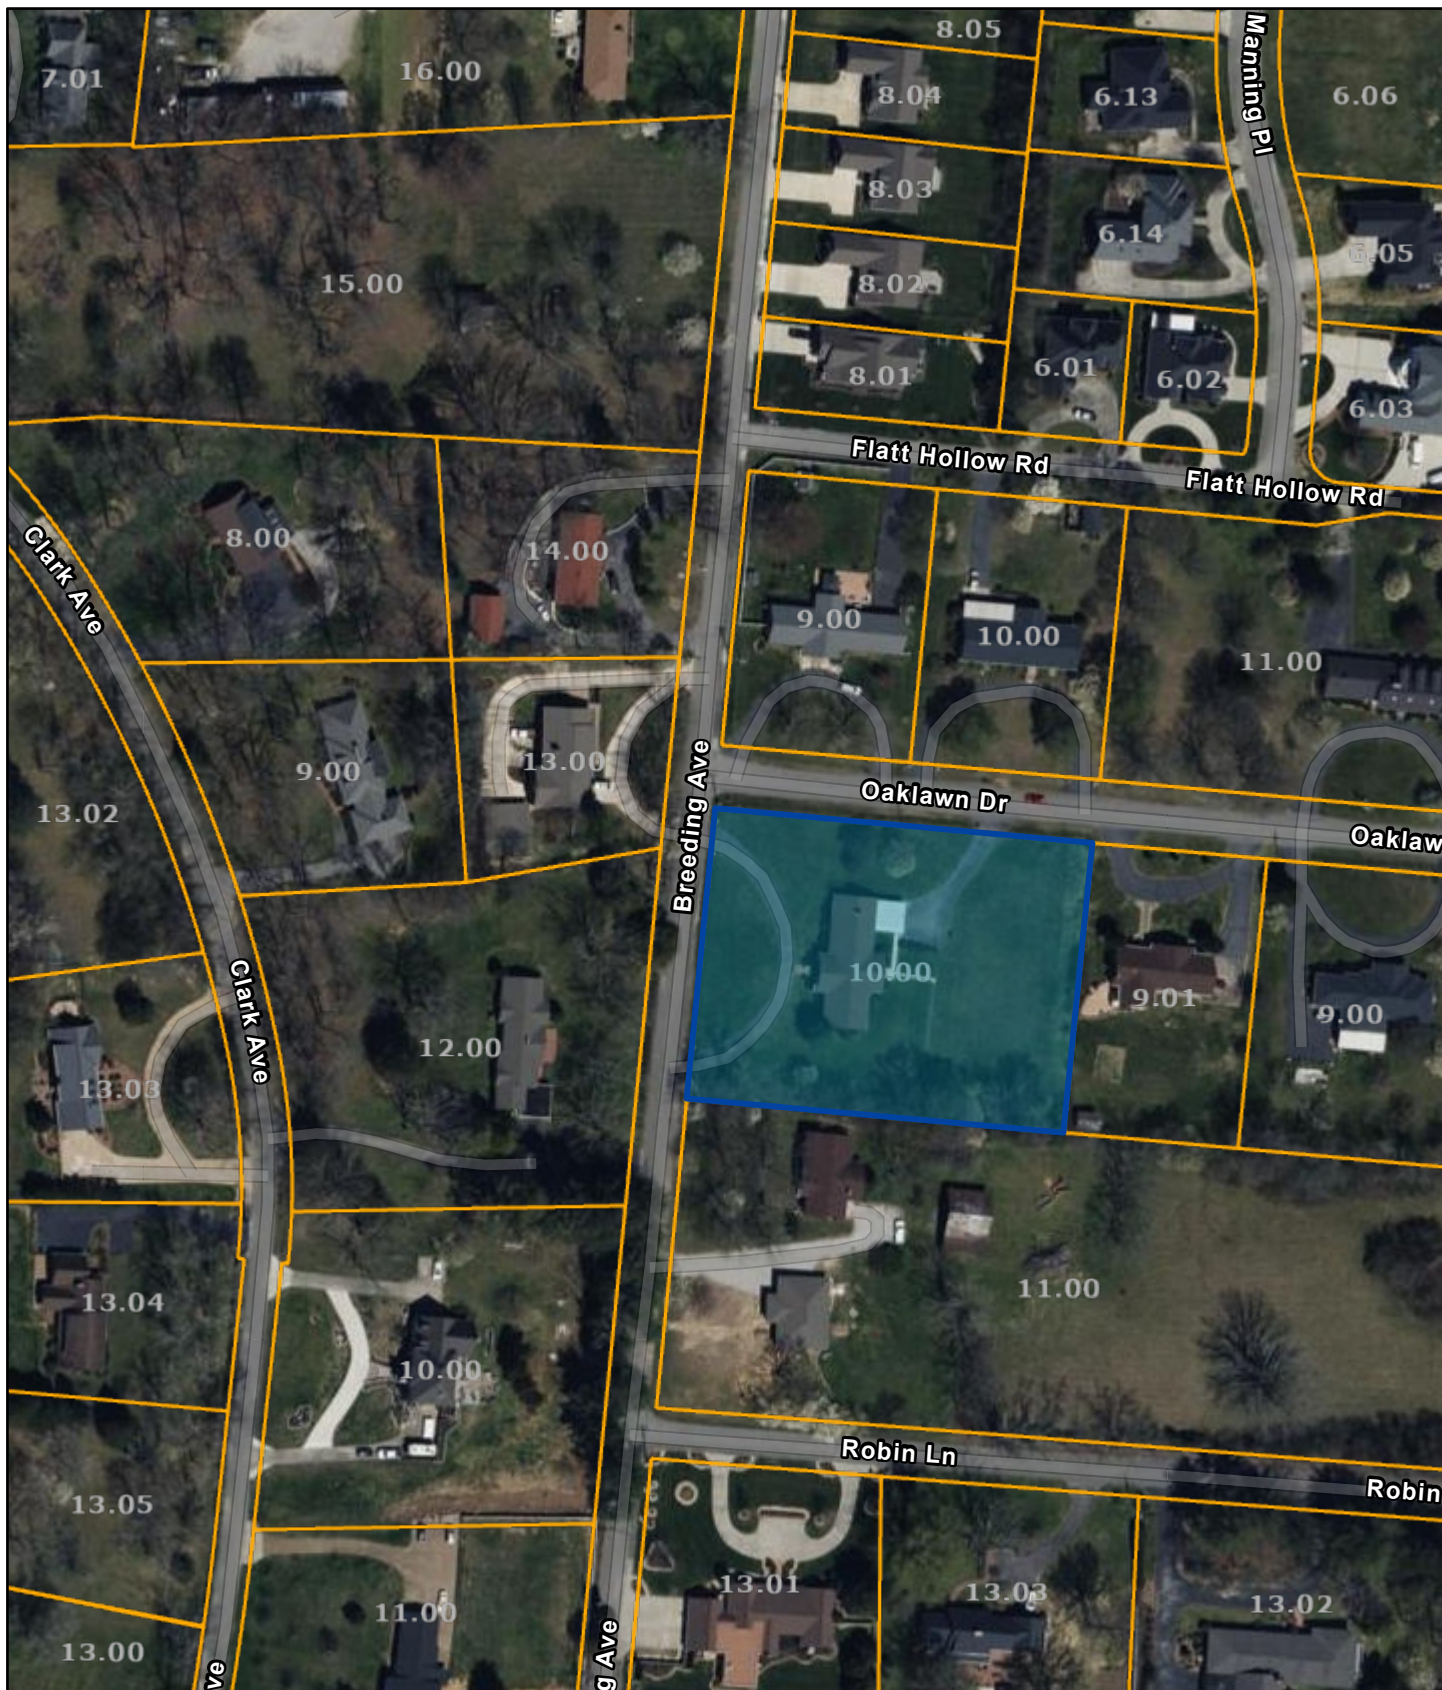

Putnam County - Parcel: 040M D 010.00

Date: February 6, 2025

County: PUTNAM
Owner: GENTRY RICKY
Address: BREEDING AVE 721
Parcel ID: 040M D 010.00
Deeded Acreage: 0
Calculated Acreage: 1.6
Vexcel Imagery Date: 2023