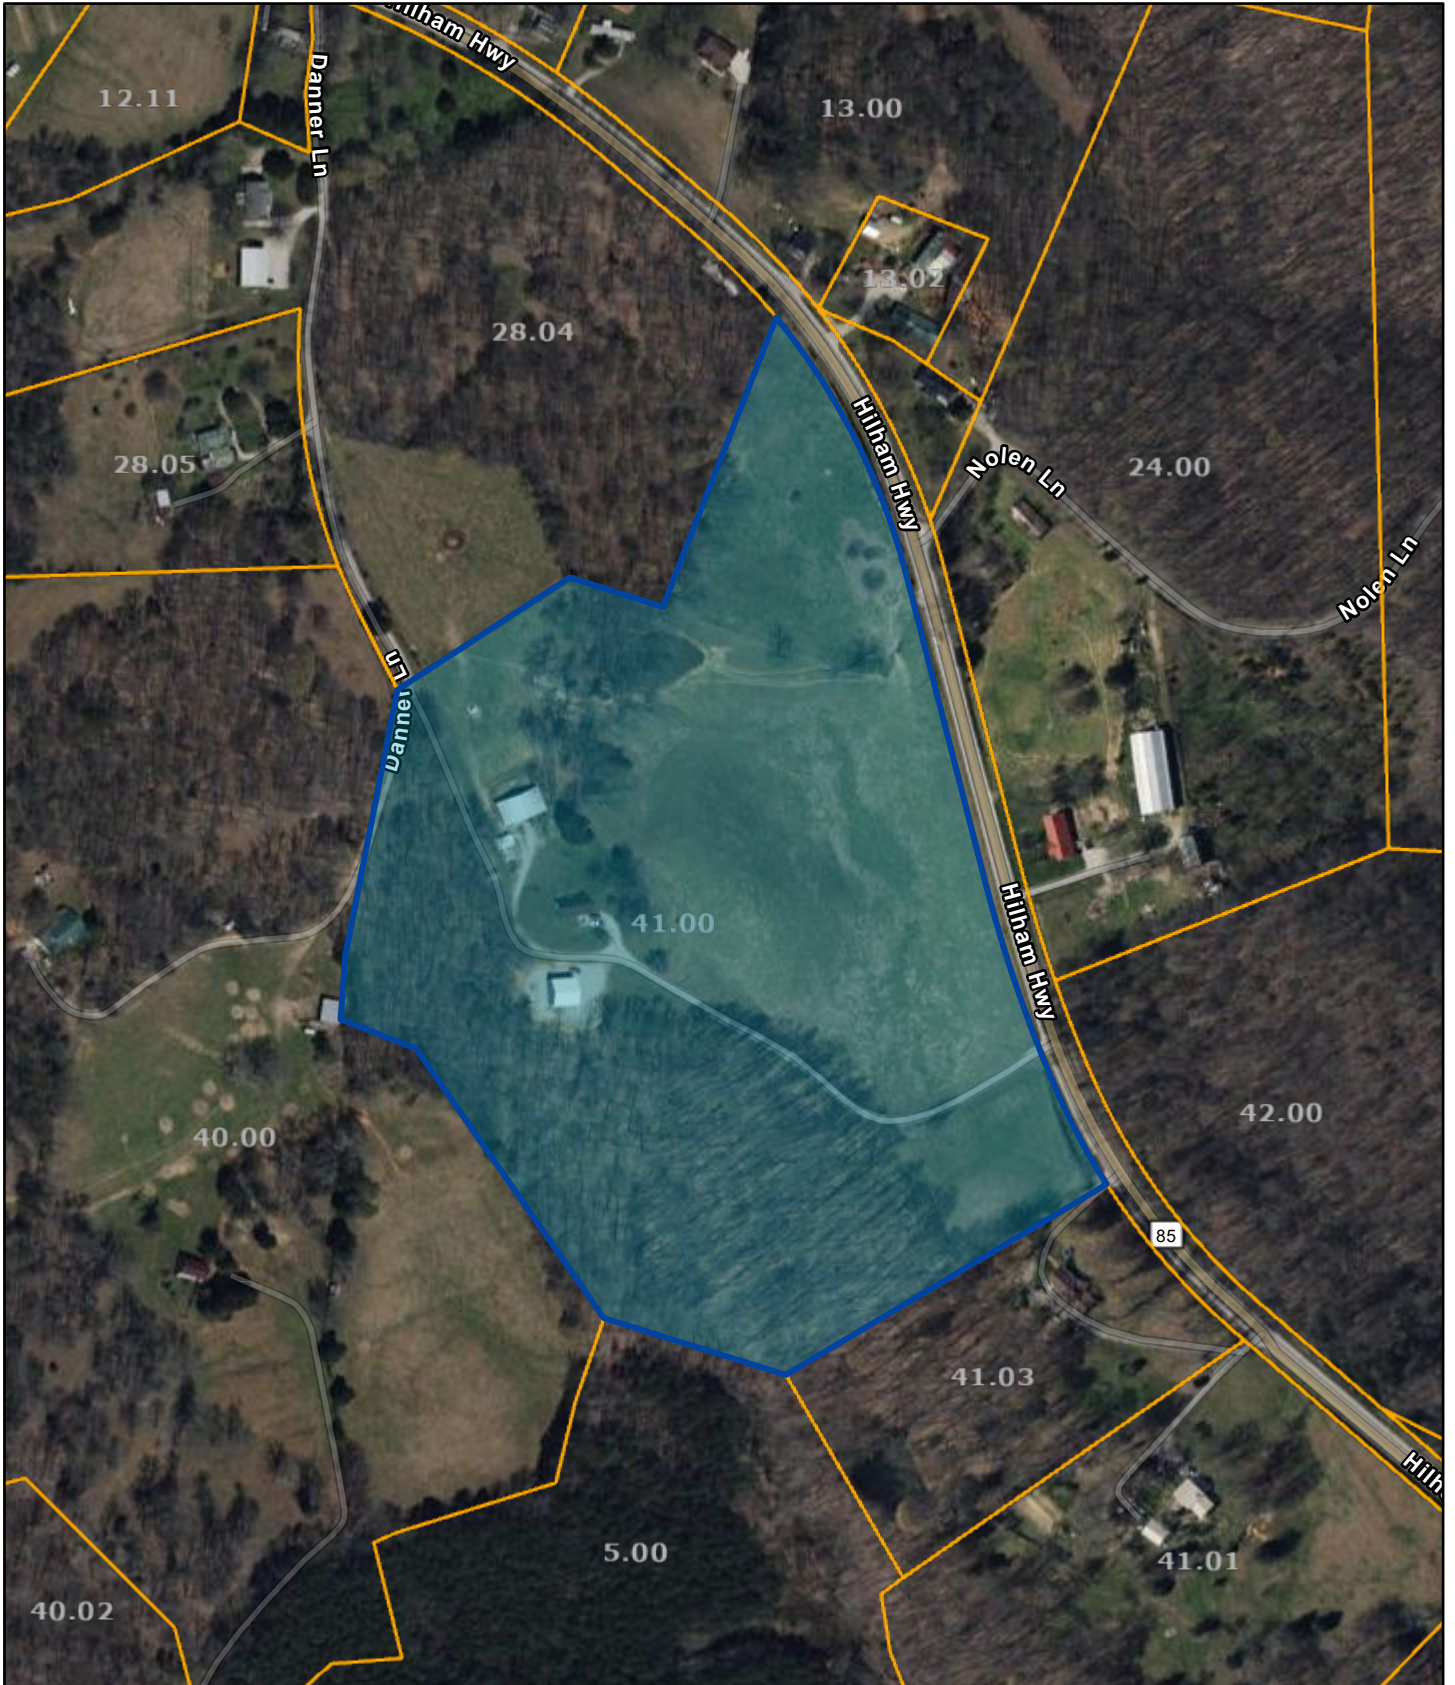

# Overton County - Parcel: 043 041.00

Date: September 4, 2024

County: Overton  
Owner: BOLES GARRY  
Address: HILHAM HWY 1833  
Parcel Number: 043 041.00  
Deeded Acreage: 25.17  
Calculated Acreage: 0  
Date of TDOT Imagery: 2022  
Date of Vexcel Imagery: 2023

The property lines are compiled from information maintained by your local county Assessor's office but are not conclusive evidence of property ownership in any court of law.