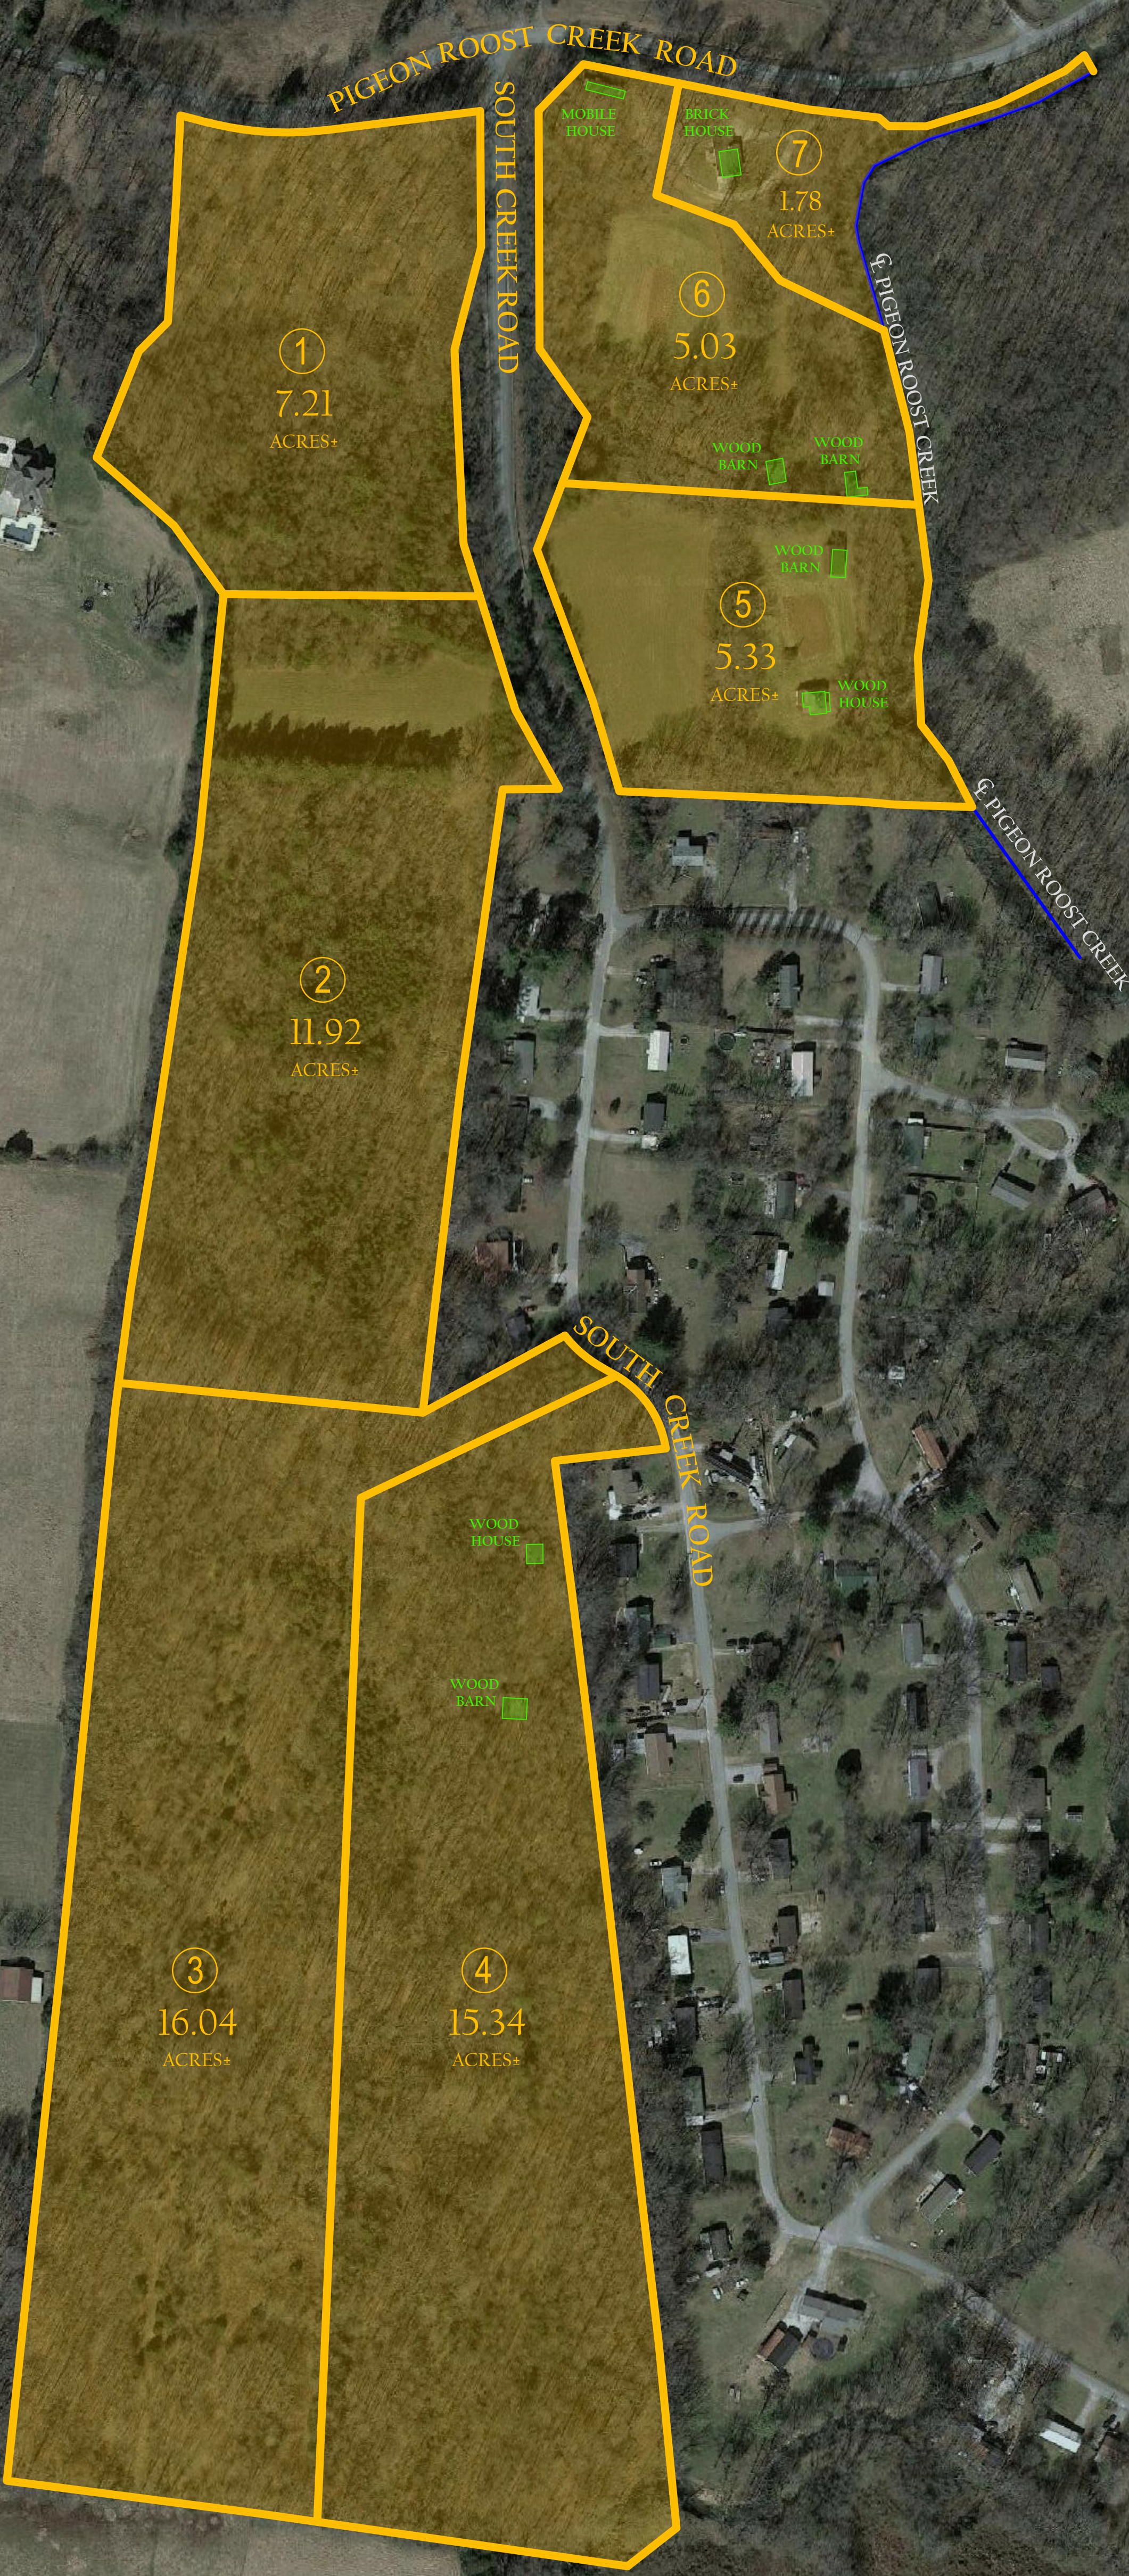

WAYMON & LOUISE ISOM PROPERTY

ADVERTISING EXHIBIT
For General Information Purposes Only

TRACT 1 AREA = 7.21 ACRES±
TRACT 2 AREA = 11.92 ACRES±
TRACT 3 AREA = 16.04 ACRES±
TRACT 4 AREA = 15.34 ACRES±
TRACT 5 AREA = 5.33 ACRES±
TRACT 6 AREA = 5.03 ACRES±
TRACT 7 AREA = 1.78 ACRES±
TOTAL AREA = 62.65 ACRES±