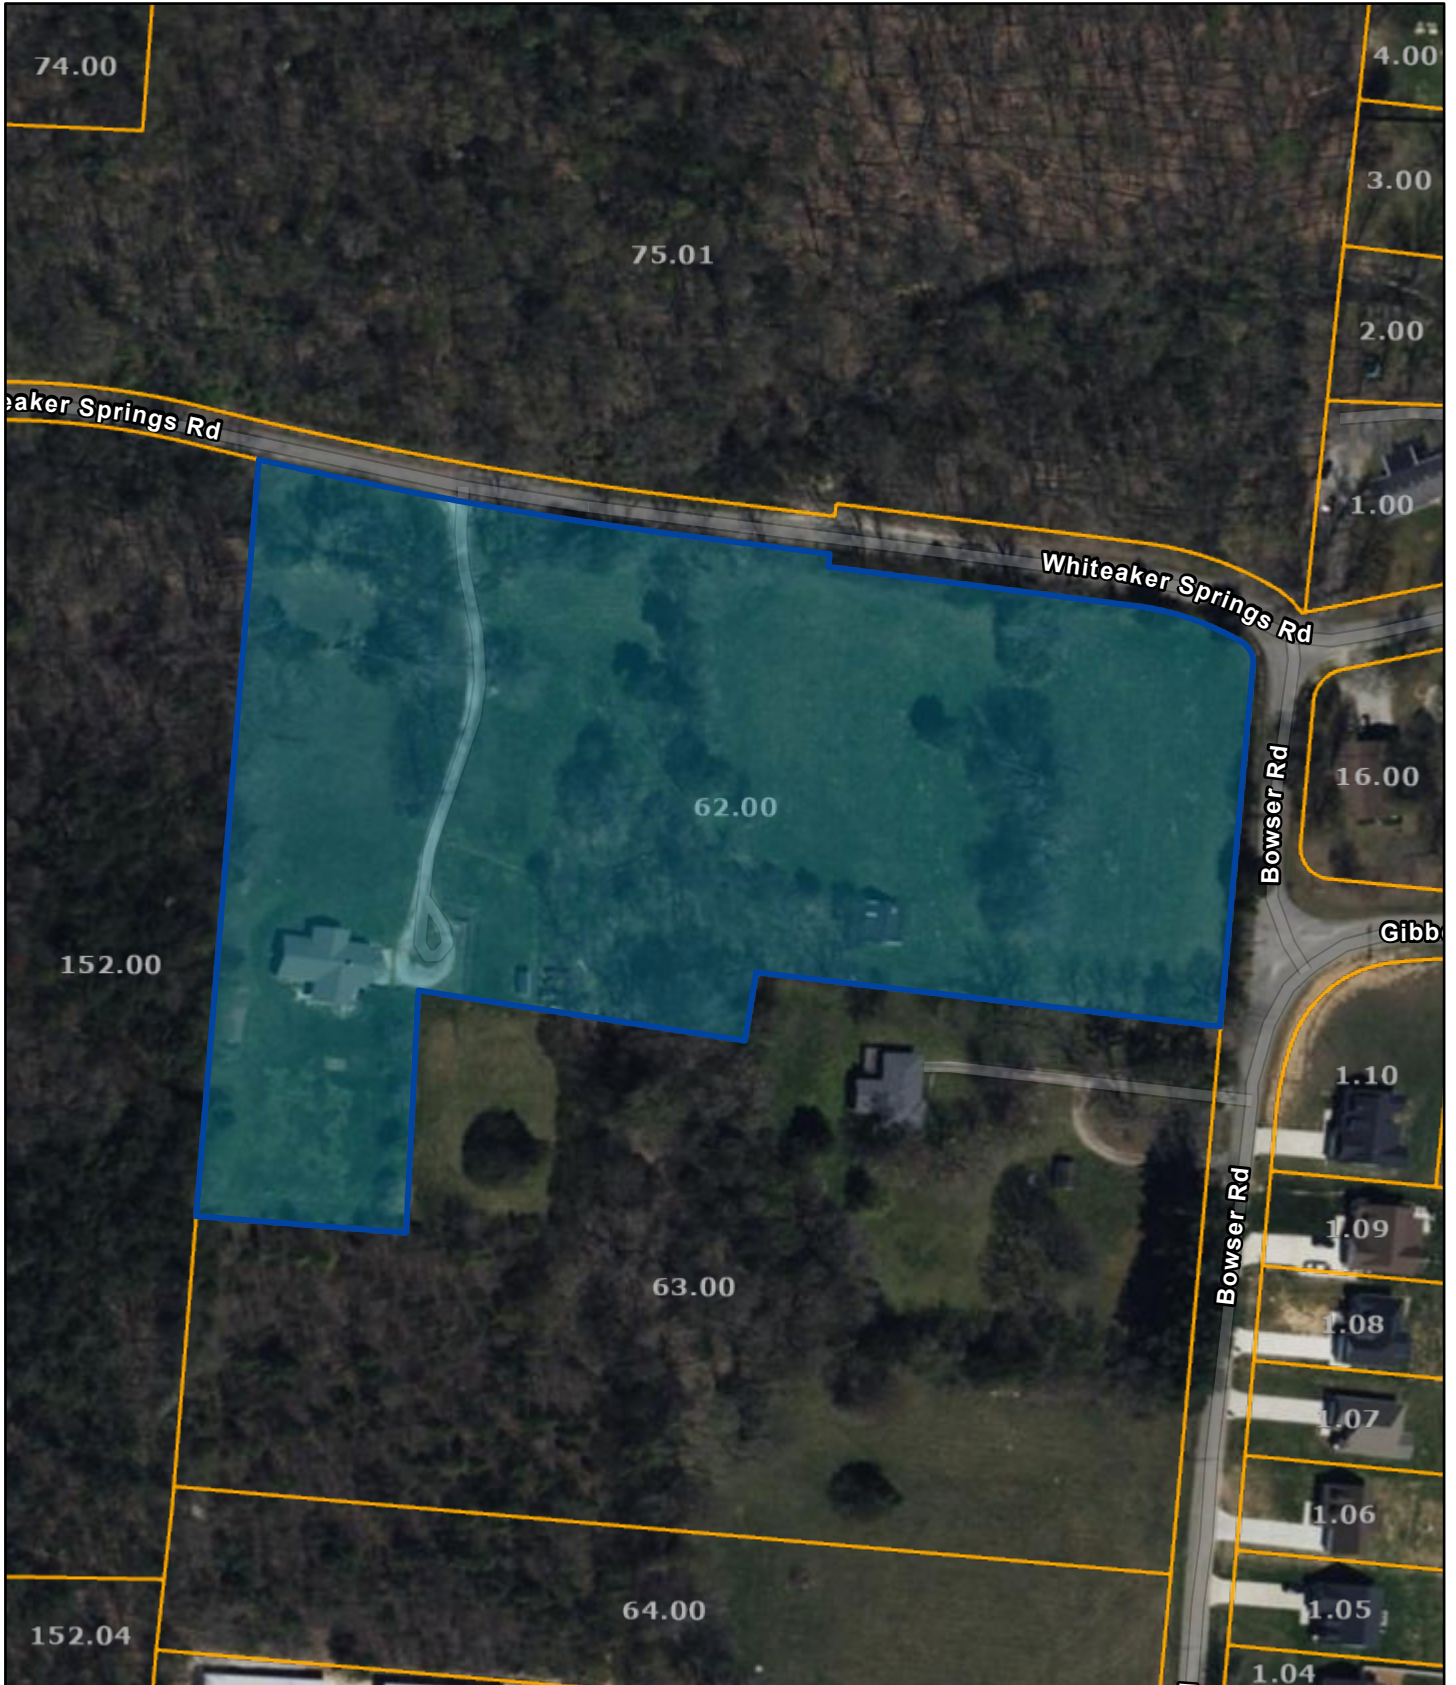

# Putnam County - Parcel: 026 062.00

Date: April 4, 2024

County: Putnam  
Owner: NICHOLS JOHN T  
Address: WHITEAKER SPRINGS RD 1151  
Parcel Number: 026 062.00  
Deeded Acreage: 0  
Calculated Acreage: 6.9  
Date of TDOT Imagery: 2022  
Date of Vexcel Imagery: 2023